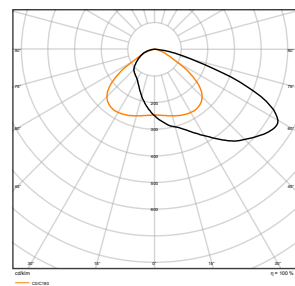

*Launch later in 2025   | **All models included

LIGHT BEAM OPTIONS

A wide range of beam angles allows for an even greater variety of applications.

NEW! A greater choice of narrow beam angles for 360 W and 450 W. For high masts.

SYM R20

SYM R30

SYM R60

130 W, 180 W and 250 W

130 W, 180 W and 250 W

45 x 140

55 x 120

60 x 110