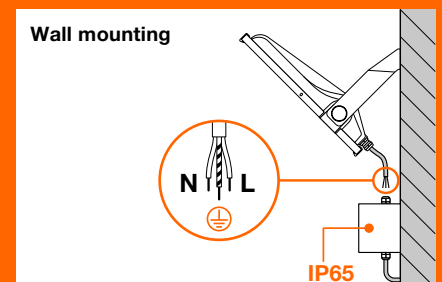

* FLOODLIGHT FLEX: not suitable for chlorine environments

WATER INGRESS PROTECTION: SMART WATER FLOW CONSTRUCTION TO AVOID STANDING WATER

The FLOODLIGHT FLEX are designed with a smart water flow system to prevent water ingress. An integrated breather eliminates condensation, while the versatile design allows for face-up installation. Simply remove the rubber plugs for reliable outdoor use.