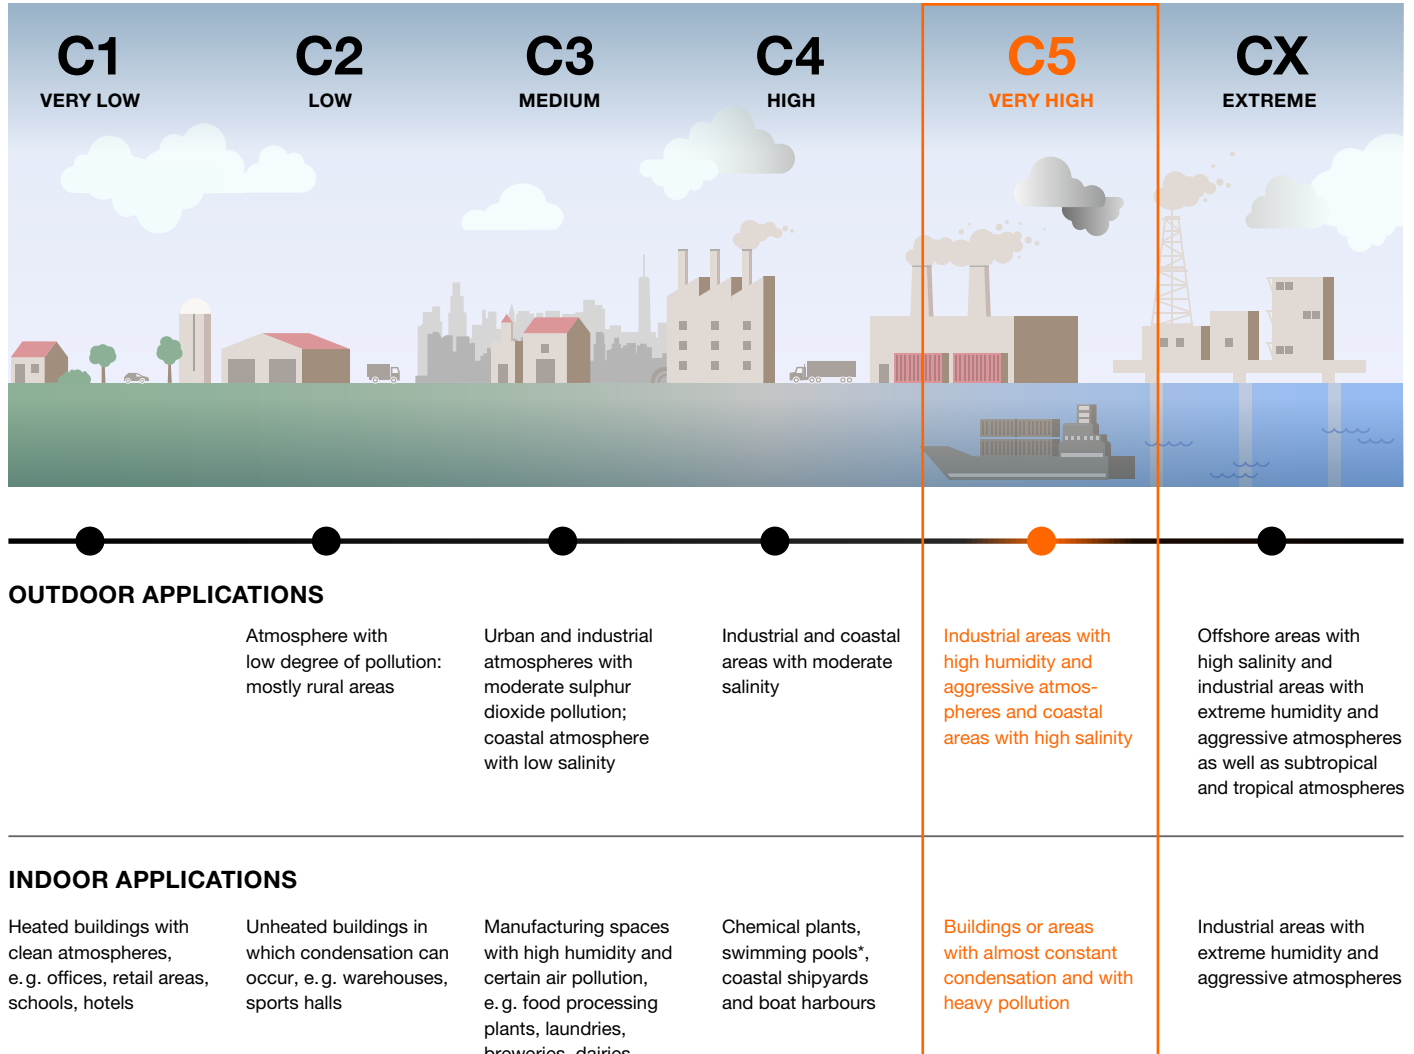

CORROSION CLASS RESISTANCE ACCORDING TO EN ISO 12944-2

Corrosion can quickly damage materials, especially in harsh saltwater environments. Our FLOODLIGHT FLEX luminaires are made of special aluminium resulting in C5 corrosion resistance. This ensures long-lasting performance, even in the harshest conditions.