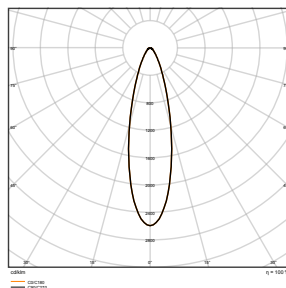

PRODUCT FAMILY

MAIN FEATURES AT A GLANCE

Wattage (W)	40	80	130	180	250	360	450	
Lumens	5 800-6 200	8 300-12 100	19 000-20 800	25 500-28 000	37 000-39 500	48 000-56 000	61 000-70 000	
Lm/W (K)	4 000	~155	~152	~160	~156	~158	145-156	
	3 000	~148	~144	147-154	142-150	~150	145-156	
	2 200		~105	116			134-145	
2 200 K version		✓	✓	—	—	—	—	
Spill light accessory*	—	—	—	—	—	✓	✓	
Pole accessory*	✓	✓	✓	—	—	—	—	
Cable entries	2	3	3	3	3	3	3	
Additional beam angle**	—	—						

*Launch later in 2025 | **All models included

LIGHT BEAM OPTIONS

A wide range of beam angles allows for an even greater variety of applications.

NEW! A greater choice of narrow beam angles for 360 W and 450 W. For high masts.

SYM R30

130 W, 180 W and 250 W

130 W, 180 W and 250 W

NEW! Larger off-cut angle for 360 W and 450 W. More light with greater depth.