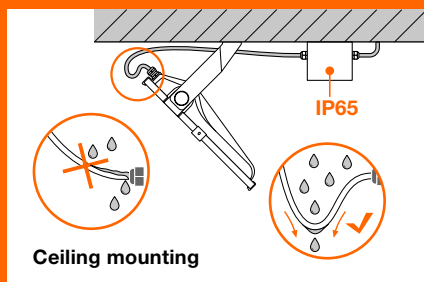

* FLOODLIGHT FLEX: not suitable for chlorine environments

WATER INGRESS PROTECTION: SMART WATER FLOW CONSTRUCTION TO AVOID STANDING WATER

The FLOODLIGHT FLEX are designed with a smart water flow system to prevent water ingress. An integrated breather eliminates condensation, while the versatile design allows for face-up installation. Simply remove the rubber plugs for reliable outdoor use.