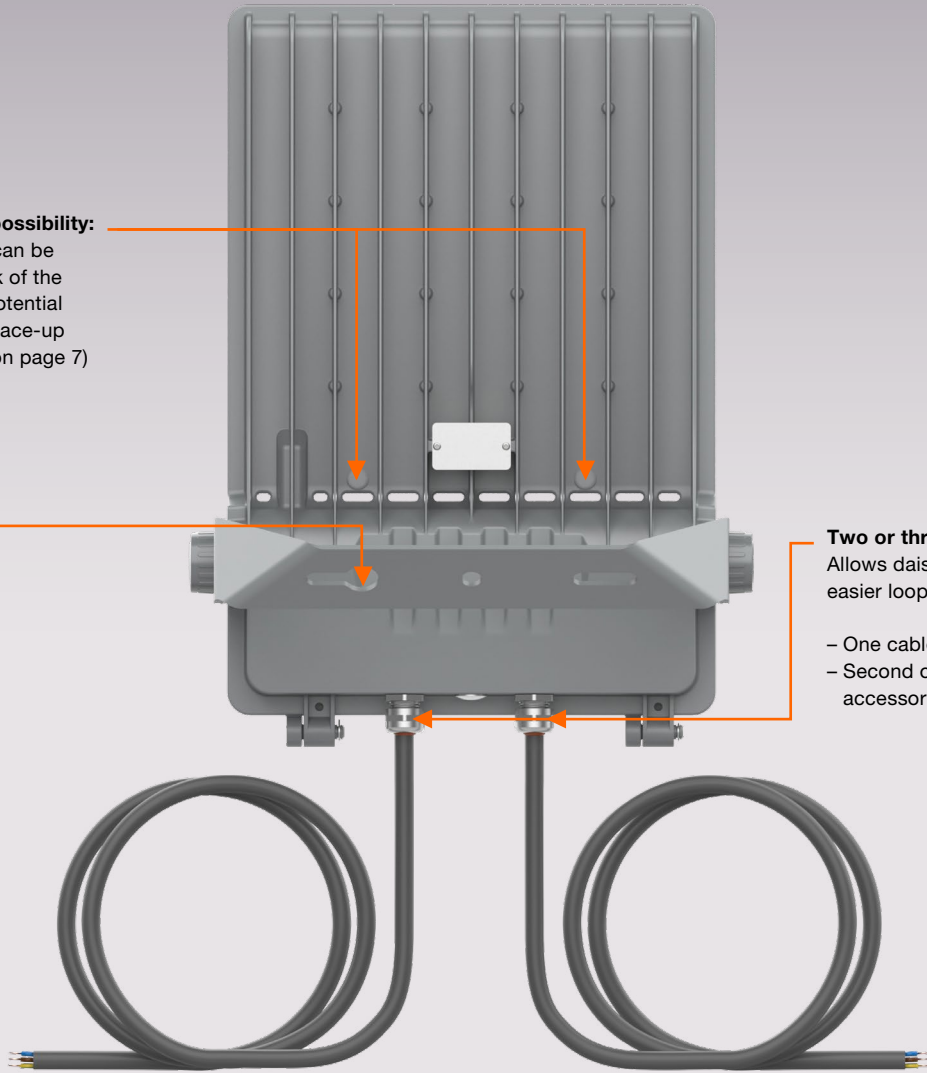

MULTI LUMEN for on/off types:
4-step power select: 100/85/70/55 % through robust potentiometer

Clear angle degree indicator

- Easy angle adjustment in 2.5° (360 W and 450 W) or 5° (40 W to 250 W) increments thanks to adjustable teeth
- No other components between the bracket and the housing to prevent scratches and corrosion

O-ring seal for additional protection against moisture

Drop-out prevention screws for easier installation

Face-up installation possibility:

The two rubber plugs can be removed from the back of the housing to avoid the potential of standing water in a face-up installation (see more on page 7)

Keyhole:

For easier installation

Two or three cable entries:

Allows daisy chaining to provide easier looping

- One cable gland pre-installed
- Second one included as an accessory

Cables shown only for illustrative purposes, not included with product.