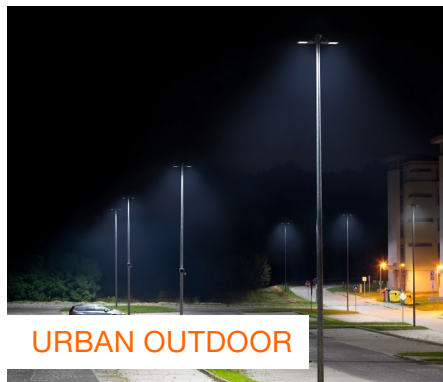

URBAN OUTDOOR

A perfect solution for urban outdoor areas, FLOODLIGHT FLEX can be flexibly installed on masts with zero upward light spill (ULOR 0%) and offers minimal light pollution and maximum energy efficiency.

Zhaga and NEMA compatibility for smart city functions coming in late 2025.

RECOMMENDED INSTALLATION HEIGHT FOR OUTDOOR AREA LIGHTING WITH FLOODLIGHT FLEX

Our diverse range of floodlights caters for a spectrum of lighting needs, from small-scale applications to expansive outdoor areas.

Product name	Wattage (W)	Lumen output (lm)	Mounting height ~ min. (m)	Mounting height ~ max. (m)
FL FLEX P 40W ML 840 A55X120 WAL	40	6200	4	7
FL FLEX P 80W ML 840 A55X120 WAL	80	12100	5	8
FL FLEX P 130W ML 840 A55X120 WAL	130	19900	6	10
FL FLEX P 180W ML 840 A55X120 WAL	180	27700	8	12
FL FLEX P 250W ML 840 A55X120 WAL	250	39000	10	14
FL FLEX P 360W ML 840 A55X120 WAL	360	56000	12	18
FL FLEX P 450W ML 840 A55X120 WAL	450	70000	14	20

Example with FLOODLIGHT FLEX 4000K CCT and A55 x 120 light beam for area lighting.