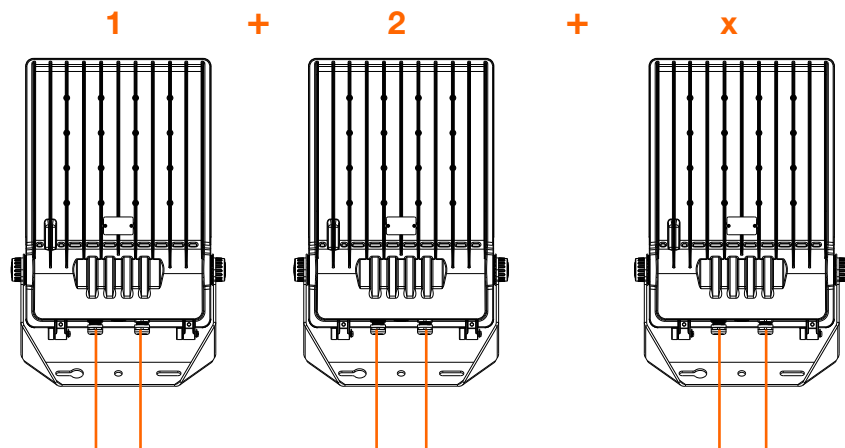

C10A	B16A	C16A
40W	12	20	20
80W	28	20	32
130W	10	10	17
180W	7	8	12
250W	6	6	10
360W	3	4	6
450W	3	3	5

Simple installation thanks to daisy chaining. Please refer to the table to see how many luminaires you can connect in each case.