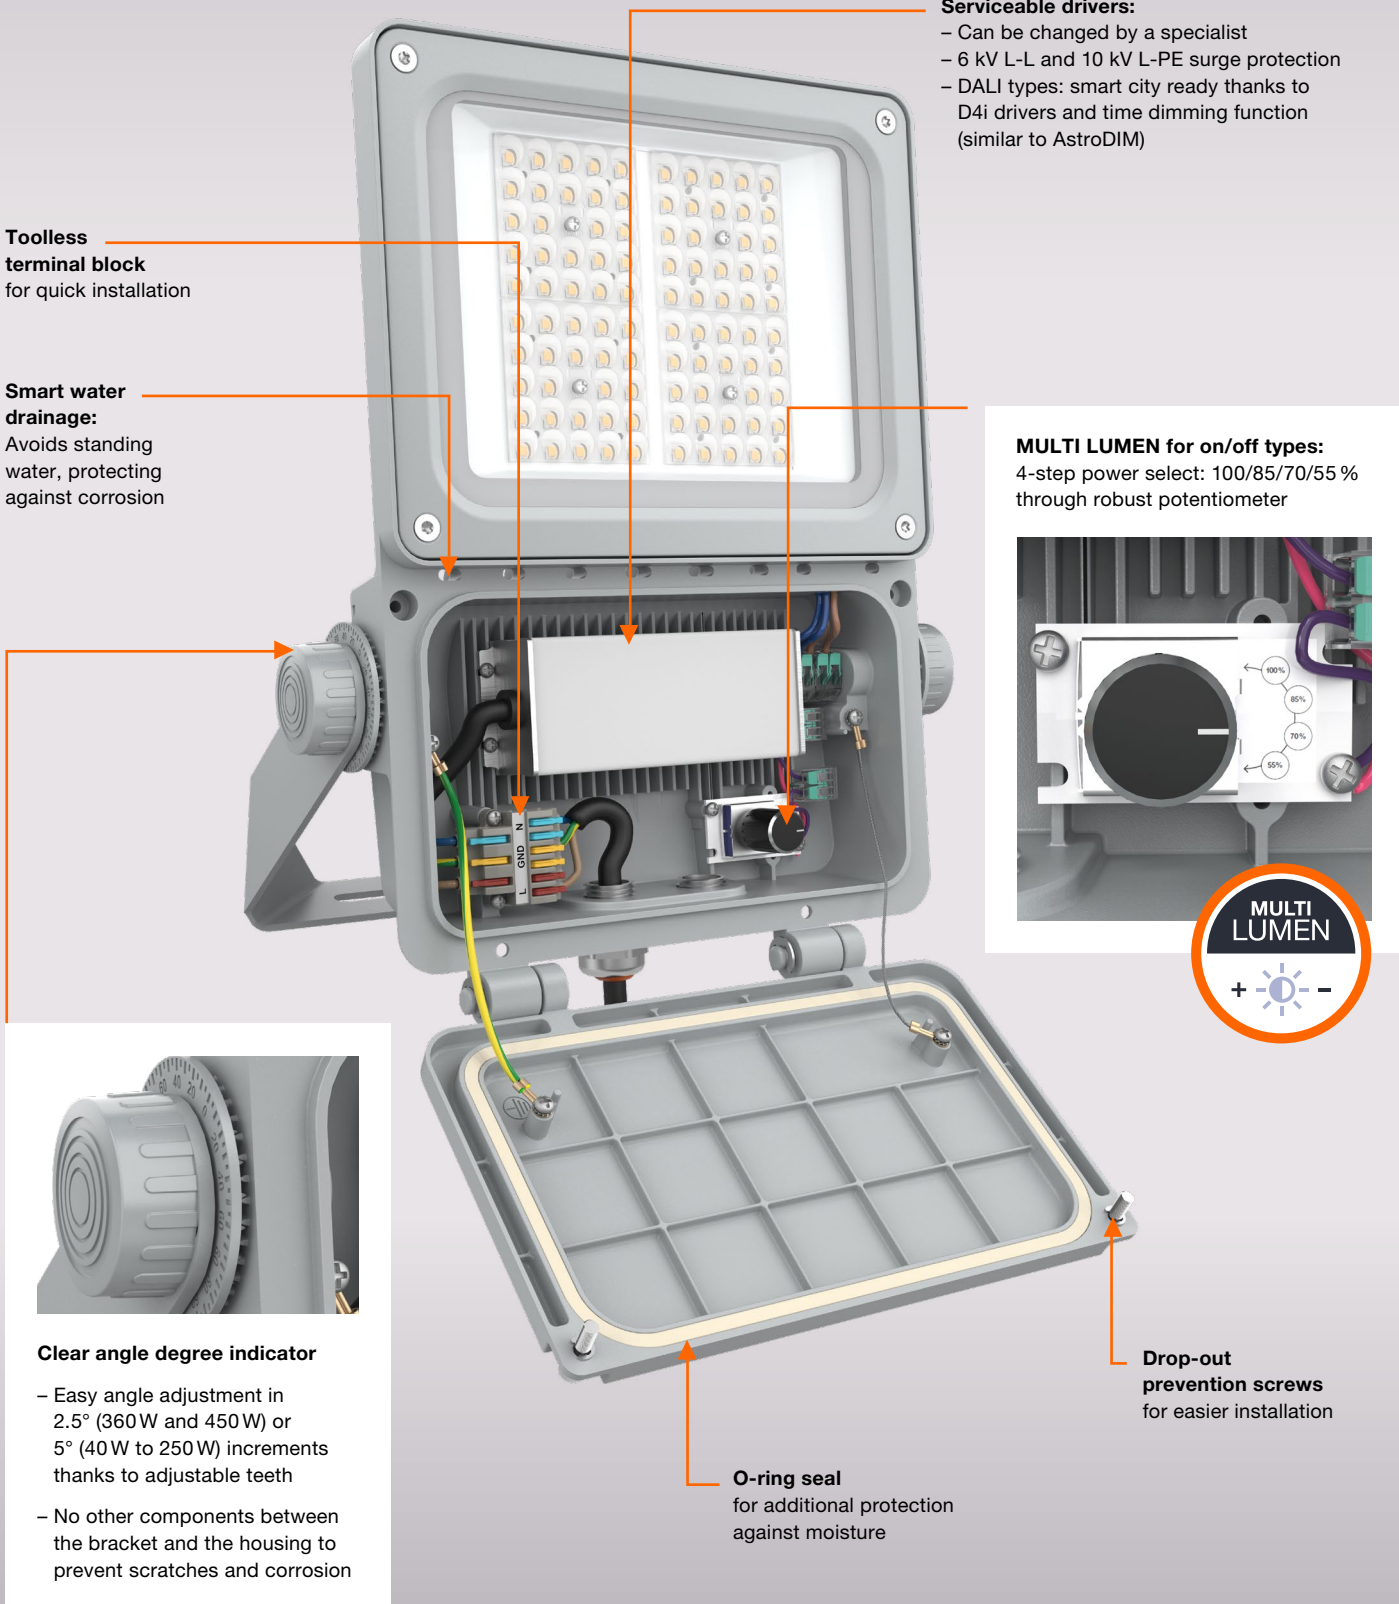

BREAKDOWN OF THE MAIN FLOODLIGHT FLEX BENEFITS

- 1 **Durable aluminium housing**
- 2 **Smart water flow construction** to avoid standing water
- 3 **Angle indicator:** clear angle degree indicator
- 4 **Robust mounting bracket:** rotates 270° degree
- 5 **Two or three cable entries:** allows daisy chaining
- 6 **Diffusor:** tempered glass

MULTI LUMEN: LESS COMPLEXITY, MORE FLEXIBILITY

With our MULTI LUMEN feature, installers can set the lumen output in up to four steps before installation according to the application need. This reduces the complexity of product selection, as fewer products now cover the entire range of lumens and meet the needs of installers. The simple 3- or 4-level setting is done via a potentiometer on the luminaire (see image page 4).

PRODUCT NAME	LOW (lm)		HIGH (lm)	
	55 %	70 %	85 %	100 %
FL FLEX 40	3 500	4 400	5 300	6 200
FL FLEX 80	6 900	8 600	10 300	12 100
FL FLEX 130	11 300	14 100	16 900	19 900
FL FLEX 180	15 800	19 700	23 500	27 700
FL FLEX 250	22 200	27 700	33 200	39 000
FL FLEX 360	31 900	39 800	47 600	56 000
FL FLEX 450	39 900	49 700	59 500	70 000

Example with FLOODLIGHT FLEX 4 000 K CCT and A55 x120 light beam.

FLOODLIGHT FLEX

FUNCTIONAL BRILLIANCE

The new FLOODLIGHT FLEX luminaires are well designed down to the last detail and are highly functional. That means that they are easy to install and adaptable to any situation on site.