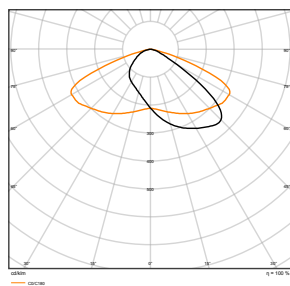

*Launch later in 2025   | **All models included

LIGHT BEAM OPTIONS

A wide range of beam angles allows for an even greater variety of applications.

NEW! A greater choice of narrow beam angles for 360 W and 450 W. For high masts.

SYM R20

SYM R30

SYM R60

130 W, 180 W and 250 W

130 W, 180 W and 250 W

45 x 140

55 x 120

60 x 110