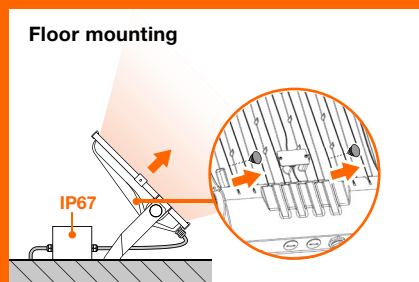

* FLOODLIGHT FLEX: not suitable for chlorine environments

WATER INGRESS PROTECTION: SMART WATER FLOW CONSTRUCTION TO AVOID STANDING WATER

The FLOODLIGHT FLEX are designed with a smart water flow system to prevent water ingress. An integrated breather eliminates condensation, while the versatile design allows for face-up installation. Simply remove the rubber plugs for reliable outdoor use.