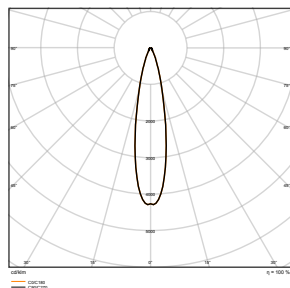

PRODUCT FAMILY

MAIN FEATURES AT A GLANCE

Wattage (W)	40	80	130	180	250	360	450	
Lumens	5 800-6 200	8 300-12 100	19 000-20 800	25 500-28 000	37 000-39 500	48 000-56 000	61 000-70 000	
Lm/W (K)	4 000	~155	~152	~160	~156	~158	145-156	
	3 000	~148	~144	147-154	142-150	~150	145-156	
	2 200		~105	116			134-145	
2 200 K version		✓	✓	—	—	—	—	
Spill light accessory*	—	—	—	—	—	✓	✓	
Pole accessory*	✓	✓	✓	—	—	—	—	
Cable entries	2	3	3	3	3	3	3	
Additional beam angle**	—	—						

*Launch later in 2025 | **All models included

LIGHT BEAM OPTIONS

A wide range of beam angles allows for an even greater variety of applications.

NEW! A greater choice of narrow beam angles for 360 W and 450 W. For high masts.

SYM R20

130 W, 180 W and 250 W

130 W, 180 W and 250 W

NEW! Larger off-cut angle for 360 W and 450 W. More light with greater depth.