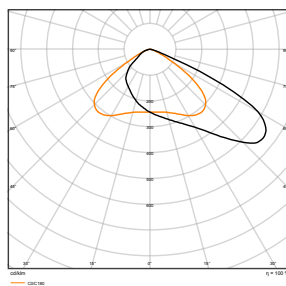

*Launch later in 2025   | **All models included

LIGHT BEAM OPTIONS

A wide range of beam angles allows for an even greater variety of applications.

NEW! A greater choice of narrow beam angles for 360 W and 450 W. For high masts.

SYM R20

SYM R30

SYM R60

130 W, 180 W and 250 W

130 W, 180 W and 250 W

45 x 140

55 x 120

60 x 110