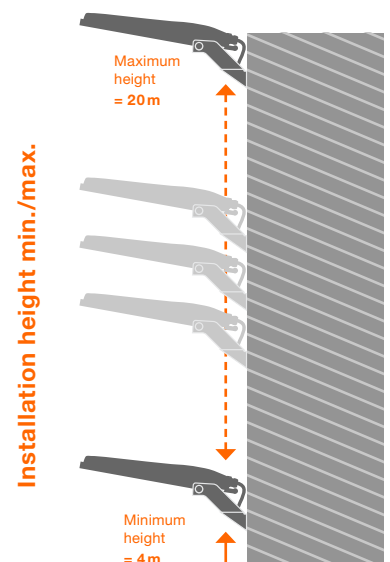

ADVANCED FLOODLIGHTS FOR EVERY OUTDOOR APPLICATION

The new FLOODLIGHT FLEX range delivers versatile, energy-efficient lighting solutions for a wide array of outdoor applications. With their robust design and user-friendly installation, they're the ideal choice for diverse projects.

The FLOODLIGHT FLEX luminaires provide high power area illumination and come in a durable design, ensuring reliable safety and great weather protection.

Our floodlights are designed to withstand harsh conditions, providing reliable illumination for optimal visibility and safety, even in the most challenging environments.

FLOODLIGHT FLEX with 2200 K lighting creates a warm, inviting atmosphere outdoors. This colour temperature harmonises with nature, reduces light pollution and highlights features.

The powerful FLOODLIGHT FLEX versions illuminate larger sports areas so well that fewer luminaires need to be installed, making any sports areas ready for the big time.

A perfect solution for urban outdoor areas, FLOODLIGHT FLEX can be flexibly installed on masts with zero upward light spill (ULOR 0%) and offers minimal light pollution and maximum energy efficiency.

Zhaga and NEMA compatibility for smart city functions coming in late 2025.

RECOMMENDED INSTALLATION HEIGHT FOR OUTDOOR AREA LIGHTING WITH FLOODLIGHT FLEX

Our diverse range of floodlights caters for a spectrum of lighting needs, from small-scale applications to expansive outdoor areas.