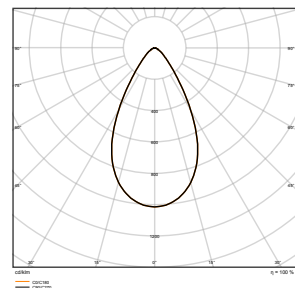

PRODUCT FAMILY

MAIN FEATURES AT A GLANCE

Wattage (W)	40	80	130	180	250	360	450	
Lumens	5 800-6 200	8 300-12 100	19 000-20 800	25 500-28 000	37 000-39 500	48 000-56 000	61 000-70 000	
Lm/W (K)	4 000	~155	~152	~160	~156	~158	145-156	
	3 000	~148	~144	147-154	142-150	~150	145-156	
	2 200		~105	116			134-145	
2 200 K version		✓	✓	—	—	—	—	
Spill light accessory*	—	—	—	—	—	✓	✓	
Pole accessory*	✓	✓	✓	—	—	—	—	
Cable entries	2	3	3	3	3	3	3	
Additional beam angle**	—	—	 	 	 	 	 	 

*Launch later in 2025   | **All models included

LIGHT BEAM OPTIONS

A wide range of beam angles allows for an even greater variety of applications.

NEW! A greater choice of narrow beam angles for 360 W and 450 W. For high masts.

SYM R20

SYM R30

SYM R60

130 W, 180 W and 250 W

130 W, 180 W and 250 W

45 x 140

55 x 120

60 x 110