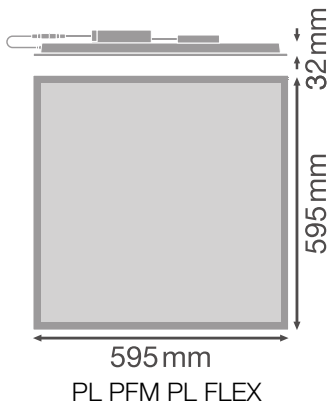

Photometrical data

Luminous flux	3600 lm
Luminous efficacy	120 lm/W
Color temperature	3000 K
Light color (designation)	Warm White
Color rendering index Ra	> 80
Standard deviation of color matching	3 sdc _m
Luminous intensity	-
Low flicker	Yes
Flickering metric (Pst LM)	-
Stroboscope effect metric (SVM)	-
Photobiological safety group acc. to EN62778	RG0
Photobiological safety group acc. to EN62471	RG0
Beam angle	90 °
UGR	< 19

PL PFM 600 DALI 30W3000K
UGR19

Dimensions & Weight

Length	595.00 mm
Width	595.00 mm
Height	32.00 mm
Product weight	1950.00 g

Materials & Colors

Product color	White
Housing color	White
Body material	Steel
Cover material	Polystyrene (PS)
Light emitting surface material	Polystyrene

Glow Wire Test according to IEC 60695-2-12	650 °C
Mercury content	0.0 mg

Application & Mounting

Ambient temperature range	-10...+50 °C
Type of connection	Screwless terminal, 5-Pole (L, N, PE, DA+, DA-)
Type of protection	IP40/IP20
Protection class IK (shock resistance)	IK02
Dimmable	Yes
Type of dimming	DALI
Mounting type	Recessed/Suspended/Surface
Mounting location	Ceiling / Wall
Application environment	Indoor
Mounting length	575 mm
Mounting width	575 mm
Mounting depth	80,0 mm
With light source	Yes