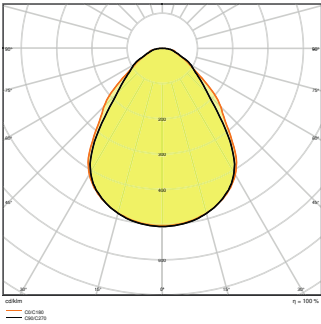

Photometrical data

Luminous flux	3600 lm
Luminous efficacy	120 lm/W
Color temperature	3000 K
Light color (designation)	Warm White
Color rendering index Ra	> 80
Standard deviation of color matching	3 sdc _m
Luminous intensity	-
Low flicker	Yes
Flickering metric (Pst LM)	-
Stroboscope effect metric (SVM)	-
Photobiological safety group acc. to EN62778	RG0
Photobiological safety group acc. to EN62471	RG0
Beam angle	90 °
UGR	< 19