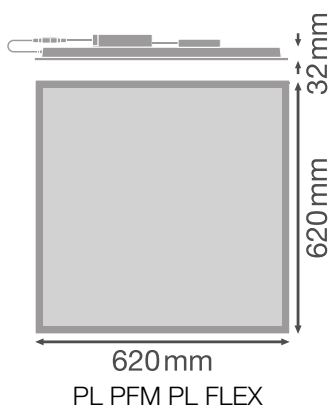

- Direct replacement for luminaires with fluorescent lamps
- Offices, conference rooms
- Reception areas, foyers, corridors, elevators
- Suitable for recessed ceiling systems with grid size of 625 x 625 mm

Photometrical data

Luminous flux	4320 lm
Luminous efficacy	120 lm/W
Color temperature	4000 K
Light color (designation)	Cool White
Color rendering index Ra	> 80
Standard deviation of color matching	3 sdc _m
Luminous intensity	-
Low flicker	Yes
Flickering metric (Pst LM)	-
Stroboscope effect metric (SVM)	-
Photobiological safety group acc. to EN62778	RG0
Photobiological safety group acc. to EN62471	RG0
Beam angle	120 °
UGR	< 22

PL PFM 625 DALI 36W 4000K LDT

PL PFM 625 DALI 36W 4000K LDT

Dimensions & Weight

Length	620.00 mm
Width	620.00 mm
Height	32.00 mm
Product weight	1900.00 g

Materials & Colors

Product color	White
Housing color	White
Body material	Steel
Cover material	Polystyrene (PS)
Light emitting surface material	Polystyrene
Glow Wire Test according to IEC 60695-2-12	650 °C
Mercury content	0.0 mg

Application & Mounting

Ambient temperature range	-10...+50 °C
Type of connection	Screwless terminal, 5-Pole (L, N, PE, DA+, DA-)
Type of protection	IP40/IP20
Protection class IK (shock resistance)	IK02
Dimmable	Yes
Type of dimming	DALI
Mounting type	Recessed/Suspended/Surface
Mounting location	Ceiling / Wall
Application environment	Indoor
Mounting length	600,0 mm
Mounting width	600,0 mm
Mounting depth	80,0 mm
With light source	Yes