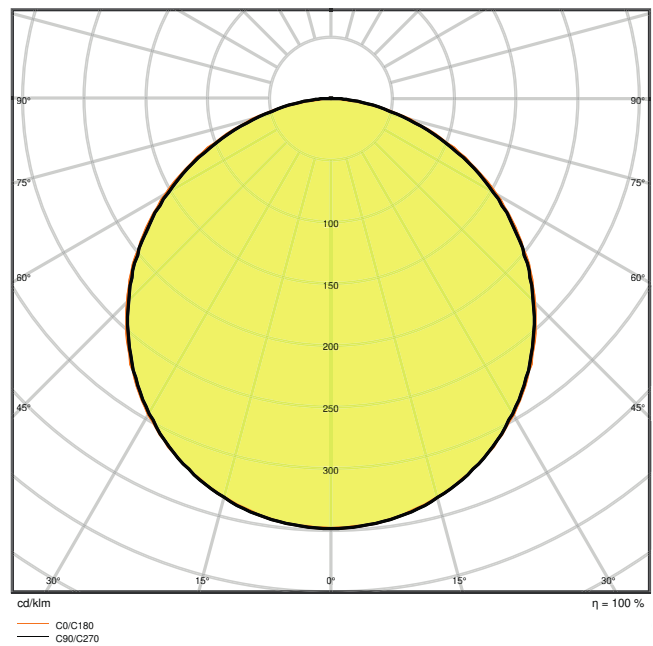

PL PFM 625 DALI 36W 4000K LDT