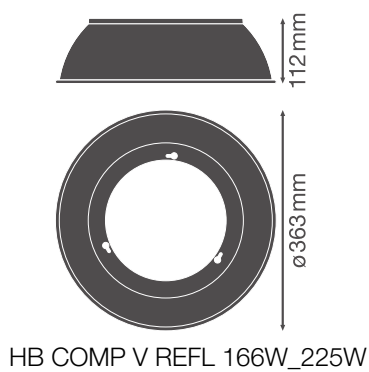

PRODUCT DATASHEET

HB COMP V REFL 166W 80DEG SI

HIGH BAY COMPACT REFLECTOR | Aluminum reflector for HIGHBAY COMPACT luminaires

Product features

- Beam angle: 80°
- High-quality aluminum reflector

TECHNICAL DATA

Photometrical data

Beam angle	80 °
------------	------

Dimensions & Weight

Diameter	363.00 mm
Height	112 mm
Product weight	394.00 g

Materials & Colors

Product color	Silver
Body material	Aluminum

DOWNLOAD DATA

LOGISTICAL DATA

Product code	Packaging unit (Pieces/Unit)	Dimensions (length x width x height)	Gross weight	Volume
4058075715257	Shipping box 2	375 mm x 140 mm x 400 mm	1246.00 g	21.00 dm ³

The mentioned product code describes the smallest quantity unit which can be ordered. One shipping unit can contain one or more single products. When placing an order, for the quantity please enter single or multiples of a shipping unit.