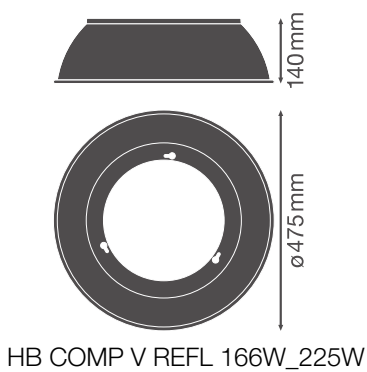

### Product features

- Beam angle: 80°
- High-quality aluminum reflector

### Photometrical data

Beam angle	80 °
------------	------

### Dimensions & Weight

Diameter	475 mm
Height	140 mm
Product weight	560.00 g

## LOGISTICAL DATA

Product code	Packaging unit (Pieces/Unit)	Dimensions (length x width x height)	Gross weight	Volume
4058075715264	Shipping box 2	490 mm x 165 mm x 500 mm	1856.00 g	40.43 dm <sup>3</sup>