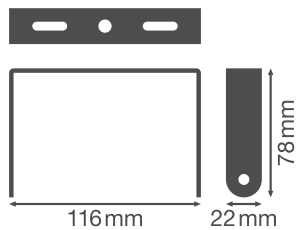

PRODUCT DATASHEET

HB COMP V BRACKET 83W

HIGH BAY COMPACT BRACKETS | Mounting accessory for HIGHBAY COMPACT luminaires

Product features

- Brackets made of black steel
- Adjustable swivel angle: $\pm 60^\circ$

TECHNICAL DATA

Dimensions & Weight

Length	116.0 mm
Width	22.0 mm
Height	78.0 mm
Product weight	68.00 g

HB COMP V BRACKET

Materials & Colors

Product color	Black
Body material	Steel

Application & Mounting

Replaceable light source	No
--------------------------	----

Product code	Packaging unit (Pieces/Unit)	Dimensions (length x width x height)	Gross weight	Volume
4058075715271	Folding box 1	86 mm x 27 mm x 119 mm	83.00 g	0.28 dm ³

Product code	Packaging unit (Pieces/Unit)	Dimensions (length x width x height)	Gross weight	Volume
4058075715288	Shipping box 10	176 mm x 161 mm x 139 mm	946.00 g	3.94 dm ³