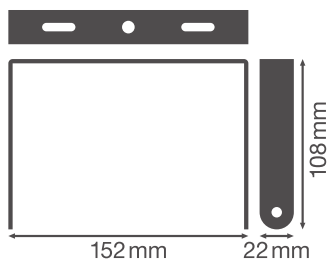

PRODUCT DATASHEET

HB COMP V BRACKET 133W

HIGH BAY COMPACT BRACKETS | Mounting accessory for HIGHBAY COMPACT luminaires

Product features

- Brackets made of black steel
- Adjustable swivel angle: $\pm 60^\circ$

TECHNICAL DATA

Dimensions & Weight

Length	152.0 mm
Width	22.0 mm
Height	108 mm
Product weight	95.00 g

HB COMP V BRACKET

Materials & Colors

Product color	Black
Body material	Steel

DOWNLOAD DATA

Documents and certificates	Document name
----------------------------	---------------

User instruction / safety instructions

UI HIGHBAY COMPACT V

Tender texts	Document name
--------------	---------------

Tender documents

HIGH BAY COMPACT BRACKETS 133W-EN

LOGISTICAL DATA

Product code	Packaging unit (Pieces/Unit)	Dimensions (length x width x height)	Gross weight	Volume
4058075715295	Folding box 1	116 mm x 27 mm x 154 mm	118.00 g	0.48 dm ³
4058075715301	Shipping box 10	236 mm x 161 mm x 175 mm	1335.00 g	6.65 dm ³