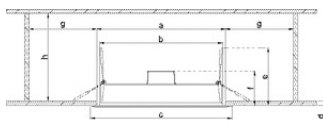

Documents and certificates		Document name
	Legal information	DL IP44 DN 115 8W 830 WT
	Legal information	DL IP44 DN WT
	Legal information	Informationstext 18 Abs 4 ElektroG
	Declarations of conformity	DL IP44 FRAME DN
	Declarations of conformity UKCA	UKCA Declaration of Conformity DOWNLIGHT IP44 DN WT
Tender texts		Document name
	Tender documents	DOWNLIGHT IP44 FRAME DN 90 WT-EN

LOGISTICAL DATA

Product code	Packaging unit (Pieces/Unit)	Dimensions (length x width x height)	Gross weight	Volume
4058075709881	Folding box 1	95 mm x 53 mm x 99 mm	74.00 g	0.50 dm³
4058075709898	Shipping box 10	279 mm x 200 mm x 115 mm	865.00 g	6.42 dm³

The mentioned product code describes the smallest quantity unit which can be ordered. One shipping unit can contain one or more single products. When placing an order, for the quantity please enter single or multiples of a shipping unit.

ADDITIONAL CATALOG INFORMATION

DISCLAIMER

Subject to change without notice. Errors and omission excepted. Always make sure to use the most recent release.