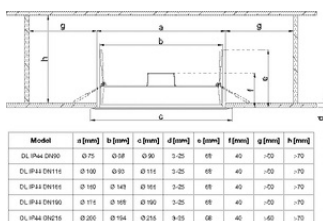

Documents and certificates		Document name
	User instruction / safety instructions	DL IP44 FRAME DN BK/WT
	Legal information	DL IP44 DN 115 8W 830 WT
	Legal information	DL IP44 DN WT
	Legal information	Informationstext 18 Abs 4 ElektroG
	Declarations of conformity	DL IP44 FRAME DN
	Declarations of conformity UKCA	UKCA Declaration of Conformity DOWNLIGHT IP44 DN WT
Tender texts		Document name
	Tender documents	DOWNLIGHT IP44 FRAME DN 115 WT-EN

LOGISTICAL DATA

Product code	Packaging unit (Pieces/Unit)	Dimensions (length x width x height)	Gross weight	Volume
4058075709904	Folding box 1	120 mm x 53 mm x 124 mm	92.00 g	0.79 dm³
4058075709911	Shipping box 10	279 mm x 250 mm x 140 mm	1099.00 g	9.77 dm³

The mentioned product code describes the smallest quantity unit which can be ordered. One shipping unit can contain one or more single products. When placing an order, for the quantity please enter single or multiples of a shipping unit.

ADDITIONAL CATALOG INFORMATION

DISCLAIMER

Subject to change without notice. Errors and omission excepted. Always make sure to use the most recent release.