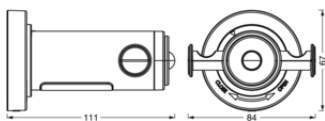

### Dimensions & Weight

Length	84.00 mm
Width	67.00 mm
Height	111.00 mm
Product weight	60.00 g

PGBATHROOM HOOK HANGER  
SEN IP44MiPRCm<sub>nk</sub>