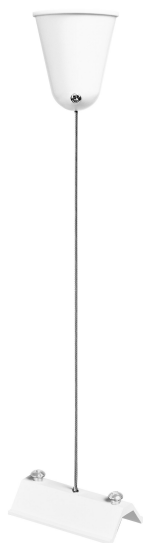

PRODUCT DATASHEET

Tracklight Suspension Kit White

Tracklight accessories | Tracklight accessories

Areas of application

- Kitchens, living rooms, children's rooms or home offices
- Entrance areas

Product benefits

- Timeless elegant design
- High-quality materials

Product features

- Customisable modular tracklight system
- Accessories for tracklight system

TECHNICAL DATA

Electrical data

Nominal voltage	220...240 V
-----------------	-------------

Dimensions & Weight

Diameter	40 mm
Length	61 mm
Width	33 mm
Height	47 mm
Product weight	50.00 g

Materials & Colors

Product color	White
Body material	Aluminum/Steel

Application & Mounting

Ambient temperature range	-20...+40 °C
Type of protection	IP20