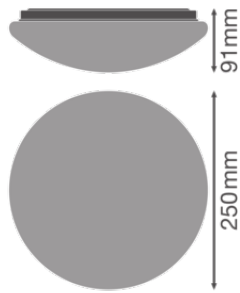

Photometrical data

Luminous flux	960 lm
Total luminous flux of contained light sources	1500 lm
Luminous efficacy	73 lm/W
Color temperature	4000 K
Light color (designation)	Cool White
Color rendering index Ra	> 80
Standard deviation of color matching	< 6 sdc _m
Flickering metric (Pst LM)	-
Stroboscope effect metric (SVM)	-
Photobiological safety group acc. to EN62778	RG0
Photobiological safety group acc. to EN62471	RG0
Beam angle	120 °

Dimensions & Weight

Diameter	250.00 mm
Height	91.00 mm
Product weight	330.00 g

CEILING ESSENTIAL 25CM

Materials & Colors

Product color	White
Housing color	White
Body material	Plastic
Cover material	Polymethylmethacrylate (PMMA)
Glow Wire Test according to IEC 60695-2-12	650 °C
Mercury content	0.0 mg