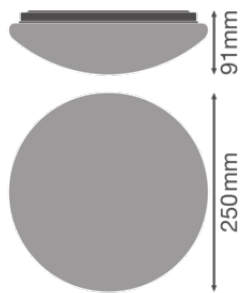

PRODUCT DATASHEET

Ceiling Essential 250mm 13W 6500K

Essentials Ceiling | Essential Ceiling luminaires for basic user purposes

Areas of application

- Living areas

Product benefits

- Simple installation thanks to light-weight design
- Decorative wall light

Product features

- Wall and ceiling luminaire

TECHNICAL DATA

Electrical data

Nominal wattage	13.00 W
Nominal voltage	220...240 V
Mains frequency	50...60 Hz
Nominal current	65.000 mA
Inrush current time T_{h50}	6.6 μ s
Max. number of luminaires per miniature circuit breaker B16	98
Max. number of luminaires per miniature circuit breaker C16	123
Power factor λ	> 0.70
Total harmonic distortion	< 70 %
Protection class	I
Operating mode	Integrated LED driver

Photometrical data

Luminous flux	960 lm
Total luminous flux of contained light sources	1500 lm
Luminous efficacy	73 lm/W
Color temperature	6500 K
Light color (designation)	Cool Daylight
Color rendering index Ra	> 80
Standard deviation of color matching	< 6 sdc _m
Flickering metric (Pst LM)	-
Stroboscope effect metric (SVM)	-
Photobiological safety group acc. to EN62778	RG0
Photobiological safety group acc. to EN62471	RG0
Beam angle	120 °

Dimensions & Weight

Diameter	250.00 mm
Height	91.00 mm
Product weight	330.00 g

CEILING ESSENTIAL 25CM

Materials & Colors

Product color	White
Housing color	White
Body material	Plastic
Cover material	Polymethylmethacrylate (PMMA)
Glow Wire Test according to IEC 60695-2-12	650 °C
Mercury content	0.0 mg