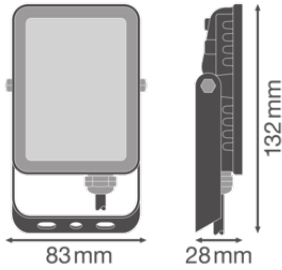

### Photometrical data

Luminous flux	900 lm
Total luminous flux of contained light sources	950 lm
Luminous efficacy	90 lm/W
Color temperature	4000 K
Light color (designation)	Cool White
Color rendering index Ra	$\geq 80$
Standard deviation of color matching	6 sdc <sub>m</sub>
Luminous intensity	370 cd
Flickering metric (Pst LM)	-
Stroboscope effect metric (SVM)	-
Photobiological safety group acc. to EN62778	RG1
Photobiological safety group acc. to EN62471	RG1
Beam angle	100 °
UGR	< 28

### Dimensions & Weight

Length	132.00 mm
Width	83.00 mm
Height	28.00 mm

Product weight	250.00 g
Cable length	300 mm

FL ESSENTIAL 10W