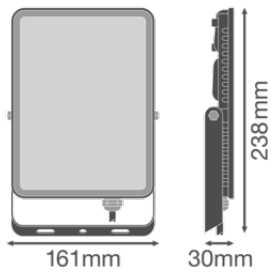

### Photometrical data

Luminous flux	4500 lm
Total luminous flux of contained light sources	4750 lm
Luminous efficacy	90 lm/W
Color temperature	6500 K
Light color (designation)	Cool Daylight
Color rendering index Ra	$\geq 80$
Standard deviation of color matching	6 sdc <sub>m</sub>
Flickering metric (Pst LM)	-
Stroboscope effect metric (SVM)	-
Photobiological safety group acc. to EN62778	RG1
Photobiological safety group acc. to EN62471	RG1
Beam angle	100 °
UGR	< 28

### Dimensions & Weight

Length	238.00 mm
Width	161.00 mm
Height	30.00 mm
Product weight	810.00 g
Cable length	300 mm

FL ESSENTIAL 50W

**Materials & Colors**

Product color	Black
Housing color	Black
Body material	Aluminum
Glow Wire Test according to IEC 60695-2-12	650 °C
Mercury content	0.0 mg