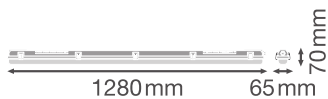

Nominal voltage	220...240 V
Mains frequency	50...60 Hz
Protection class	II

Dimensions & Weight

Length	1280.00 mm
Width	65.00 mm
Height	70.00 mm
Product weight	739.00 g

DP HOUSING 1200 P 1XLAMP
IP65

Materials & Colors