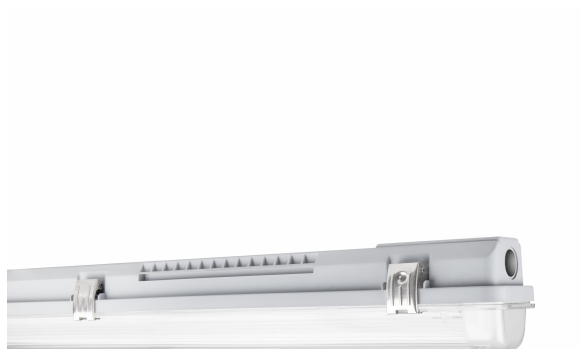

PRODUCT DATASHEET

DP HOUSING 1200 P 1XLAMP IP65

DAMP PROOF HOUSING GEN 3 | Damp-proof luminaire for T8 LED lamps with tool-free luminaire connector

Areas of application

- Parking lots, warehouses, production areas
- Car parks and underpasses
- Garages

Product benefits

- Easy and quick installation
- Prewired for easy installation of tubular AC LED lamps
- Toolless installation
- Robust housing
- Sustainable solution thanks to exchangeable light sources
- 5 years guarantee

Product features

- Luminaire housing, available for 1 or 2 T8 LED tubes
- Suitable for LED TUBE T8 EM and LED TUBE T8 CONNECTED
- Type of protection: IP65
- Integrated electrical fuse

TECHNICAL DATA

Electrical data

Product color	Gray
Housing color	Gray
Body material	Polycarbonate (PC)
Cover material	Polycarbonate (PC)
Light emitting surface material	Polycarbonate (PC)
Glow Wire Test according to IEC 60695-2-12	850 °C
Mercury content	0.0 mg