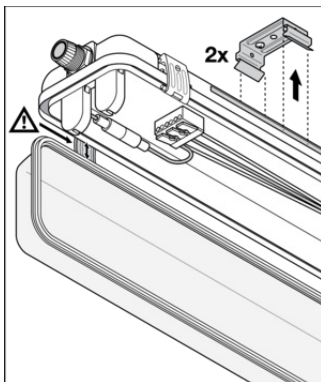

T8 FL (18W, 36W, 58W)

**G13 LED
LED TUBE EM / AC 220-240V**

	220-240 V / 50/60 Hz
DP HOUSING 600 P 1XLAMP	1x G13 LED TUBE (0.6m)
DP HOUSING 600 P 2XLAMP	2x G13 LED TUBE (0.6m)
DP HOUSING 1200 P 1XLAMP	1x G13 LED TUBE (1.2m)
DP HOUSING 1200 P 2XLAMP	2x G13 LED TUBE (1.2m)
DP HOUSING 1500 P 1XLAMP	1x G13 LED TUBE (1.5m)
DP HOUSING 1500 P 2XLAMP	2x G13 LED TUBE (1.5m)

References / Links

– For Guarantee see www.ledvance.com/guarantee

DISCLAIMER

Subject to change without notice. Errors and omission excepted. Always make sure to use the most recent release.