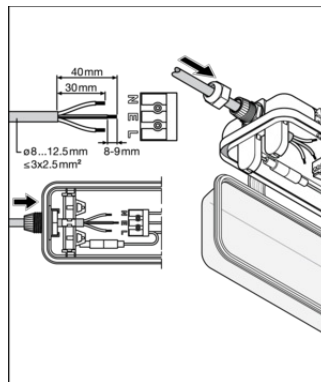

T8 FL (18W, 36W, 58W)

**G13 LED
LED TUBE EM / AC 220-240V**

	220-240 V / 50/60 Hz
DP HOUSING 600 P 1XLAMP	1x G13 LED TUBE (0.6m)
DP HOUSING 600 P 2XLAMP	2x G13 LED TUBE (0.6m)
DP HOUSING 1200 P 1XLAMP	1x G13 LED TUBE (1.2m)
DP HOUSING 1200 P 2XLAMP	2x G13 LED TUBE (1.2m)
DP HOUSING 1500 P 1XLAMP	1x G13 LED TUBE (1.5m)
DP HOUSING 1500 P 2XLAMP	2x G13 LED TUBE (1.5m)

References / Links

– For Guarantee see www.ledvance.com/guarantee

DISCLAIMER

Subject to change without notice. Errors and omission excepted. Always make sure to use the most recent release.