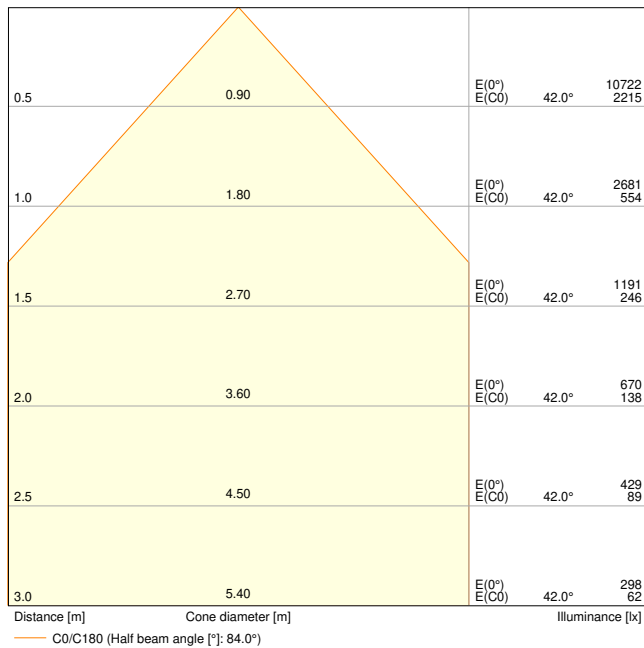

PL FLEX DALI 625 S 32W 4000K U19 5220lm