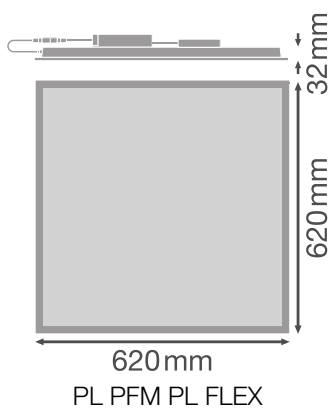

PRODUCT DATASHEET

PL FLEX 625 DALI S 32W 840 U19

PANEL FLEX 625 UGR<19 DALI | Square recessed panel luminaire with low glare, for 625 x 625 mm ceiling systems and DALI-2 technology

Areas of application

- Suitable for recessed ceiling systems with grid size of 625 x 625 mm
- Direct replacement for recessed luminaires with fluorescent lamps
- Offices, conference rooms
- Reception areas, foyers, corridors, elevators

¹⁾ The Panel Flex family is fulfilling the technical minimum requirements according to the German BEG subsidy program for energy efficient luminaires

Photometrical data

Luminous flux	5220 lm ¹⁾
Luminous efficacy	160 lm/W ¹⁾
Color temperature	4000 K
Light color (designation)	Cool White
Color rendering index Ra	> 80
Standard deviation of color matching	≤3 sdcn
Low flicker	Yes
Flickering metric (Pst LM)	<1
Stroboscope effect metric (SVM)	<0.4
Photobiological safety group acc. to EN62778	RG0
Beam angle	90 °
UGR	< 19

Dimensions & Weight

Length	620.00 mm
Width	620.00 mm
Height	32.00 mm
Product weight	1700.00 g

Materials & Colors

Product color	White
---------------	-------

Housing color	White
Body material	Aluminum
Cover material	Polystyrene (PS)
Glow Wire Test according to IEC 60695-2-12	650 °C
Mercury content	0.0 mg

Application & Mounting

Ambient temperature range	-10...+50 °C
Temperature range at storage	-20...+80 °C
Type of connection	Screwless terminal, 5-Pole (L, N, PE, DA+, DA-)
Type of protection	IP40/IP20
Protection class IK (shock resistance)	IK02
Dimmable	Yes
Type of dimming	DALI2
Mounting type	Recessed/Suspended/Surface
Mounting location	Ceiling
Application environment	Indoor
Mounting length	620 mm
Mounting width	620 mm
Mounting depth	50 mm
Adjustable	No
With light source	Yes