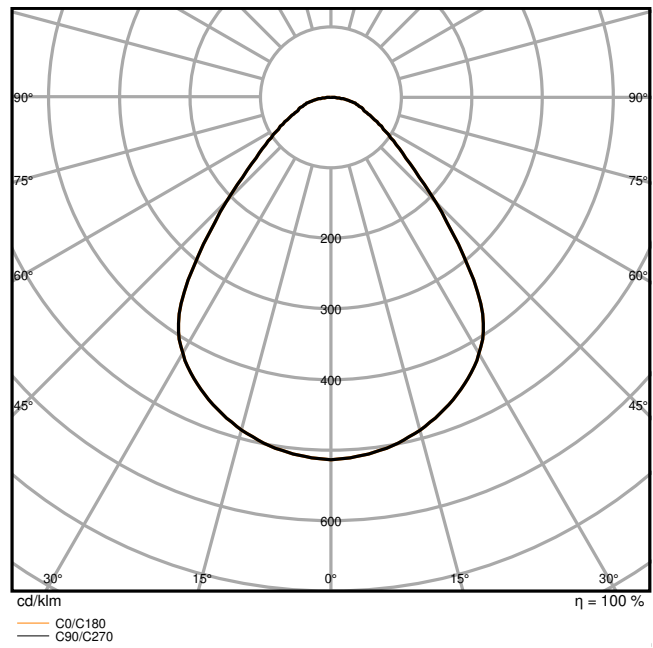

PL FLEX DALI 625 S 32W 4000K U19 5220lm