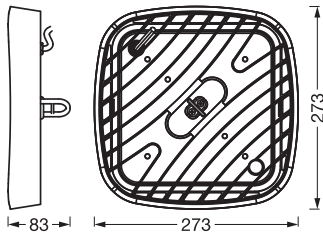

### Dimensions & Weight

Length	273.00 mm
Width	273.00 mm
Height	83.00 mm
Product weight	1400.00 g

HIGHBAY UFO 130W 865 IP65 BK