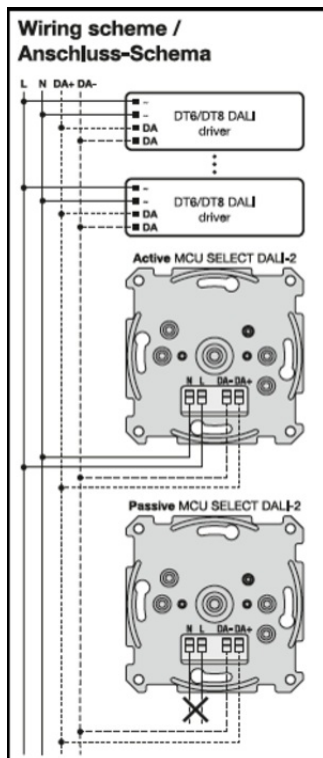

Product code	Packaging unit (Pieces/Unit)	Dimensions (length x width x height)	Gross weight	Volume
4058075837522	Folding box 1	102 mm x 112 mm x 55 mm	264.00 g	0.63 dm³
4099854334627	Shipping box 30	320 mm x 320 mm x 250 mm	8478.00 g	25.60 dm³

The mentioned product code describes the smallest quantity unit which can be ordered. One shipping unit can contain one or more single products. When placing an order, for the quantity please enter single or multiples of a shipping unit.

ADDITIONAL CATALOG INFORMATION

Maximum number of devices / Maximale Geräteanzahl				
Active MCU SELECT / TW / EXC TW	1	2	3	4
Passive MCU SELECT / TW / EXC TW	1	2	1	-
DALI driver	25	50	75	100