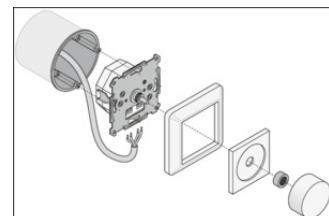

References / Links

- For current information see www.ledvance.com/light-management-systems

DISCLAIMER

Subject to change without notice. Errors and omission excepted. Always make sure to use the most recent release.