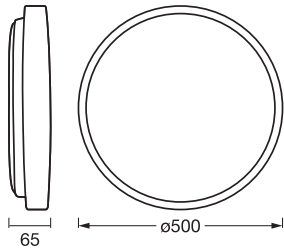

Photometrical data

Luminous flux	2600 lm
Total luminous flux of contained light sources	4700 lm
Luminous efficacy	72 lm/W
Color temperature	3000 K
Reference control setting of contained light source (Kelvin)	3000 K
Light color (designation)	Warm White
Color rendering index Ra	\geq 80
Standard deviation of color matching	\leq 6 sdc _m
Flickering metric (Pst LM)	<1
Stroboscope effect metric (SVM)	<0.4
Photobiological safety group acc. to EN62778	RG0
Photobiological safety group acc. to EN62471	RG0
Beam angle	120 °

Dimensions & Weight

Diameter	500.00 mm
Height	65.00 mm
Product weight	1300.00 g

ORBIS ALISON 500MM 36W
830CLICKD WD

Materials & Colors

Product color	Wood decor
Housing color	Wood decor
Body material	Metal
Cover material	Plastic
Glow Wire Test according to IEC 60695-2-12	650 °C