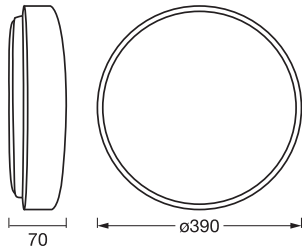

Photometrical data

Luminous flux	1450 lm
Total luminous flux of contained light sources	2700 lm
Luminous efficacy	60 lm/W
Color temperature	3000 K
Reference control setting of contained light source (Kelvin)	3000 K
Light color (designation)	Warm White
Color rendering index Ra	\geq 80
Standard deviation of color matching	\leq 6 sdc _m
Flickering metric (Pst LM)	<1
Stroboscope effect metric (SVM)	<0.4
Photobiological safety group acc. to EN62778	RG0
Photobiological safety group acc. to EN62471	RG0
Beam angle	120 °

Dimensions & Weight

Diameter	390.00 mm
Height	70.00 mm
Product weight	1050.00 g

ORBIS YUMMY 390MM
24W830CLICKDIM

Materials & Colors

Product color	Black
Housing color	Black
Body material	Metal
Cover material	Plastic
Glow Wire Test according to IEC 60695-2-12	650 °C