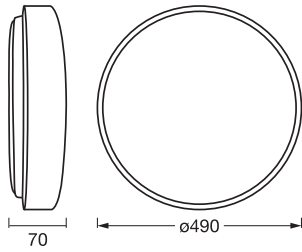

Photometrical data

Luminous flux	2600 lm
Total luminous flux of contained light sources	4700 lm
Luminous efficacy	72 lm/W
Color temperature	3000 K
Reference control setting of contained light source (Kelvin)	3000 K
Light color (designation)	Warm White
Color rendering index Ra	\geq 80
Standard deviation of color matching	\leq 6 sdc _m
Flickering metric (Pst LM)	<1
Stroboscope effect metric (SVM)	<0.4
Photobiological safety group acc. to EN62778	RG0
Photobiological safety group acc. to EN62471	RG0
Beam angle	120 °

Dimensions & Weight

Diameter	490.00 mm
Height	70.00 mm
Product weight	1600.00 g

ORBIS YUMMY 490MM
36W830CLICKDIM

Materials & Colors

Product color	Black
Housing color	Black
Body material	Metal
Cover material	Plastic
Glow Wire Test according to IEC 60695-2-12	650 °C