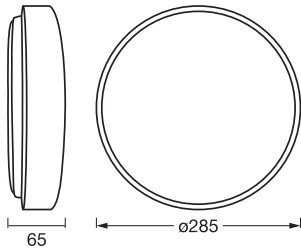

Photometrical data

Luminous flux	1000 lm
Total luminous flux of contained light sources	2000 lm
Luminous efficacy	62 lm/W
Color temperature	3000 K
Reference control setting of contained light source (Kelvin)	3000 K
Light color (designation)	Warm White
Color rendering index Ra	\geq 80
Standard deviation of color matching	\leq 6 sdc _m
Flickering metric (Pst LM)	<1
Stroboscope effect metric (SVM)	<0.4
Photobiological safety group acc. to EN62778	RG0
Photobiological safety group acc. to EN62471	RG0
Beam angle	120 °

Dimensions & Weight

Diameter	285.00 mm
Height	65.00 mm
Product weight	600.00 g

ORBIS YUMMY 285MM
16W830CLICKDIM

Materials & Colors

Product color	White
Housing color	White
Body material	Metal
Cover material	Plastic
Glow Wire Test according to IEC 60695-2-12	650 °C