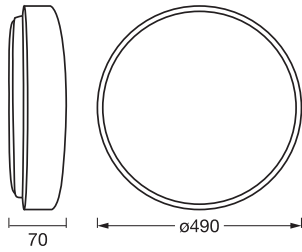

Photometrical data

Luminous flux	2600 lm
Total luminous flux of contained light sources	4700 lm
Luminous efficacy	72 lm/W
Color temperature	3000 K
Reference control setting of contained light source (Kelvin)	3000 K
Light color (designation)	Warm White
Color rendering index Ra	\geq 80
Standard deviation of color matching	\leq 6 sdc _m
Flickering metric (Pst LM)	<1
Stroboscope effect metric (SVM)	<0.4
Photobiological safety group acc. to EN62778	RG0
Photobiological safety group acc. to EN62471	RG0
Beam angle	120 °

Dimensions & Weight

Diameter	490.00 mm
Height	70.00 mm
Product weight	1600.00 g

ORBIS YUMMY 490MM
36W830CLICKDIM

Materials & Colors

Product color	Gray
Housing color	Gray
Body material	Metal
Cover material	Plastic
Glow Wire Test according to IEC 60695-2-12	650 °C