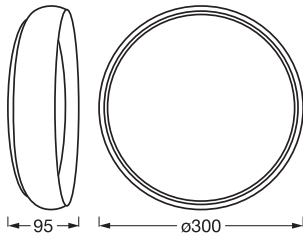

Photometrical data

Luminous flux	1000 lm
Total luminous flux of contained light sources	2000 lm
Luminous efficacy	62 lm/W
Color temperature	3000 K
Reference control setting of contained light source (Kelvin)	3000 K
Light color (designation)	Warm White
Color rendering index Ra	≥ 80
Standard deviation of color matching	≤ 6 sdc _m
Flickering metric (Pst LM)	<1
Stroboscope effect metric (SVM)	<0.4
Photobiological safety group acc. to EN62778	RG0
Photobiological safety group acc. to EN62471	RG0
Beam angle	120 °

Dimensions & Weight

Diameter	300.00 mm
Height	95.00 mm
Product weight	900.00 g

ORBIS LIVIA 300
16W830CLICKDIM

Materials & Colors

Product color	Black/White
Housing color	Black/White
Body material	Metal
Cover material	Plastic
Glow Wire Test according to IEC 60695-2-12	650 °C