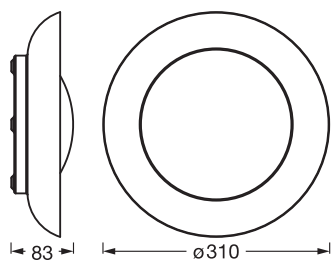

### Photometrical data

Luminous flux	1000 lm
Total luminous flux of contained light sources	2240 lm
Luminous efficacy	52 lm/W
Color temperature	3000 K
Light color (designation)	Warm White
Color rendering index Ra	80
Standard deviation of color matching	< 6 sdc <sub>m</sub>
Flickering metric (Pst LM)	≤1.0
Stroboscope effect metric (SVM)	≤0.4
Photobiological safety group acc. to EN62778	RG0
Photobiological safety group acc. to EN62471	RG0
Beam angle	120 °

### Dimensions & Weight

Diameter	310.00 mm
Height	83.00 mm
Product weight	730.00 g

ORBIS PLATE 310  
19W830CLICKDIM