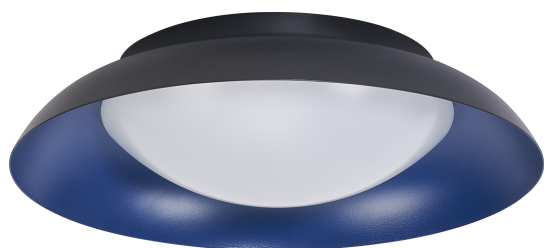

## Orbis Plate 310MM 19W 830 Click DIM Black and Blue

Orbis Plate | LED ceiling luminaires with metal ring

---

### Product features

- Type of protection: IP20
- Lifetime up to 30,000 h
- Click-DIM version: dimmable in three steps by repeated switching
- Color temperature: 3,000 K (Warm White)
- Metal housing, PMMA cover

### Materials & Colors

Product color	Black Blue
Housing color	Black Blue
Body material	Steel
Cover material	Polystyrene (PS)
Glow Wire Test according to IEC 60695-2-12	650 °C