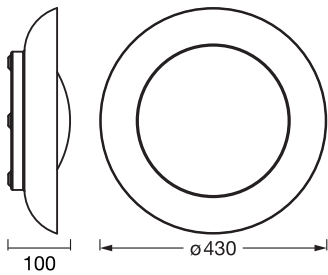

### Photometrical data

Luminous flux	1700 lm
Total luminous flux of contained light sources	3960 lm
Luminous efficacy	48 lm/W
Color temperature	3000 K
Light color (designation)	Warm White
Color rendering index Ra	80
Standard deviation of color matching	< 6 sdc <sub>m</sub>
Flickering metric (Pst LM)	≤1.0
Stroboscope effect metric (SVM)	≤0.4
Photobiological safety group acc. to EN62778	RG0
Photobiological safety group acc. to EN62471	RG0
Beam angle	120 °

### Dimensions & Weight

Diameter	430.00 mm
Height	100.00 mm
Product weight	1385.00 g

ORBIS PLATE 430  
35W830CLICKDIM