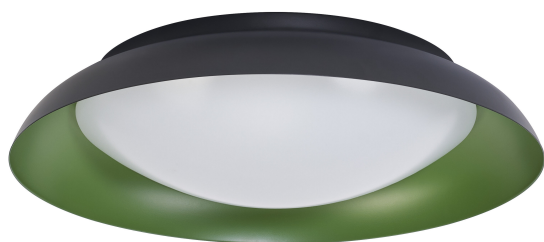

## Orbis Plate 430MM 35W 830 Click DIM Black and Green

Orbis Plate | LED ceiling luminaires with metal ring

### Product features

- Type of protection: IP20
- Lifetime up to 30,000 h
- Click-DIM version: dimmable in three steps by repeated switching
- Color temperature: 3,000 K (Warm White)
- Metal housing, PMMA cover

### Materials & Colors

Product color	Black Green
Housing color	Black Green
Body material	Steel
Cover material	Polystyrene (PS)
Glow Wire Test according to IEC 60695-2-12	650 °C