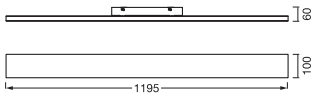

Photometrical data

Luminous flux	2500 lm
Total luminous flux of contained light sources	3300 lm
Luminous efficacy	83 lm/W
Color temperature	3000 K
Light color (designation)	Warm White
Color rendering index Ra	> 80
Standard deviation of color matching	≤ 6 sdc _m
Flickering metric (Pst LM)	< 1
Stroboscope effect metric (SVM)	< 0.4
Photobiological safety group acc. to EN62778	RG1
Beam angle	120 °

Dimensions & Weight

Length	1195.00 mm
Width	100.00 mm
Height	60.00 mm
Product weight	1850.00 g

PLANON FRAMELESS 1200X100
35W 830

Materials & Colors

Product color	White
Housing color	White
Body material	Aluminum
Cover material	Polystyrene (PS)
Glow Wire Test according to IEC 60695-2-12	650 °C