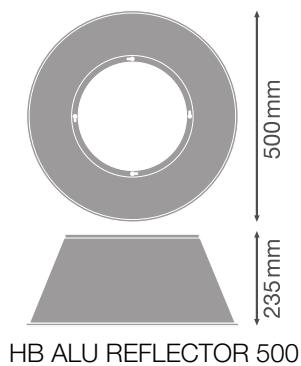

PRODUCT DATASHEET

HB ALU REFLECTOR 500

HIGH BAY REFLECTOR GEN 5 | Reflectors for HIGH BAY GEN 5 luminaires

PERFOR-
MANCE
CLASS

Product features

- High-quality aluminum reflector
- HB ALU REFLECTOR 415 suitable for HB P 75W versions (On-Off and DALI)
- HB ALU REFLECTOR 500 suitable for HB P 150W and HB P 200W versions (On-Off and DALI)

TECHNICAL DATA

Photometrical data

Low flicker	Yes
Beam angle	110 °

Dimensions & Weight

Diameter	500.00 mm
Height	235 mm
Product weight	500.00 g

Materials & Colors

Product color	Silver
Body material	Aluminium

LOGISTICAL DATA

Product code	Packaging unit (Pieces/Unit)	Dimensions (length x width x height)	Gross weight	Volume
4058075844582	BAG 1	800 mm x 800 mm	506.00 g	
4058075844599	Shipping box 2	517 mm x 517 mm x 301 mm	2716.00 g	80.45 dm ³