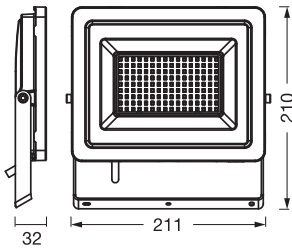

### Photometrical data

Luminous flux	4600 lm
Total luminous flux of contained light sources	5150 lm
Luminous efficacy	185 lm/W
Color temperature	4000 K
Light color (designation)	Cool White
Color rendering index Ra	> 80
Standard deviation of color matching	6 sdc <sub>m</sub>
Flickering metric (Pst LM)	≤1
Stroboscope effect metric (SVM)	≤0.4
Photobiological safety group acc. to EN62778	RG1
Beam angle	100 °

### Dimensions & Weight

Length	211.00 mm
Width	32.00 mm
Height	210.00 mm
Product weight	800.00 g
Cable length	1000 mm

FL EA 24.5W 840 BK

**Materials & Colors**

Product color	Black
Housing color	Black
Body material	Aluminum
Cover material	Glass
Glow Wire Test according to IEC 60695-2-12	650 °C
Mercury content	0.0 mg