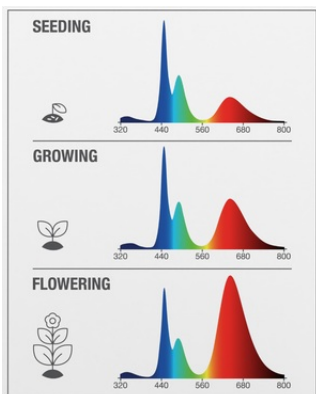

Product code	Packaging unit (Pieces/Unit)	Dimensions (length x width x height)	Gross weight	Volume
4058075845794	Shipping box 6	205 mm x 140 mm x 117 mm	464.00 g	3.36 dm³

The mentioned product code describes the smallest quantity unit which can be ordered. One shipping unit can contain one or more single products. When placing an order, for the quantity please enter single or multiples of a shipping unit.

ADDITIONAL CATALOG INFORMATION

References / Links

- For further products and actual information concerning LED lamps see www.ledvance.com/ledlamps
- For Guarantee see www.ledvance.com/guarantee

DISCLAIMER

Subject to change without notice. Errors and omission excepted. Always make sure to use the most recent release.