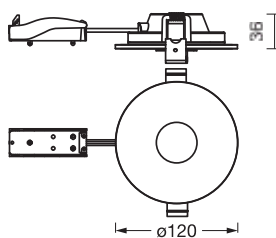

**Dimensions & Weight**

Diameter	120.00 mm
Height	36.00 mm
Product weight	170.00 g

LED SPOT ACRYLIC 6W 830 WT

**Materials & Colors**

Product color	White
Housing color	White
Body material	Polyamide
Cover material	Polystyrene (PS)
Glow Wire Test according to IEC 60695-2-12	650 °C