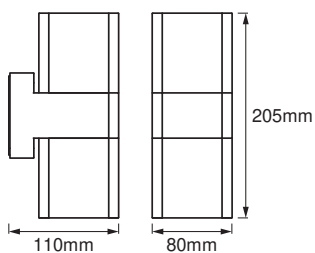

### Photometrical data

Luminous flux	950 lm
Total luminous flux of contained light sources	1200 lm
Luminous efficacy	72 lm/W
Color temperature	3000 K
Light color (designation)	RGBW
Color rendering index Ra	$\geq 80$
Standard deviation of color matching	< 6 sdc <sub>m</sub>
Photobiological safety group acc. to EN62778	RG0
Photobiological safety group acc. to EN62471	RG0
Beam angle	315.00 °

### Dimensions & Weight

Length	110.00 mm
Width	80.00 mm
Height	205.00 mm
Product weight	630.00 g

SMART OUTD WIFI CUBE  
UPDOWN