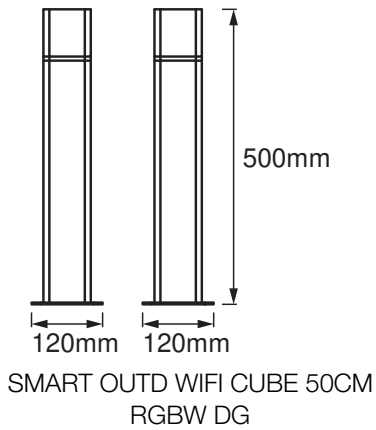

**Photometrical data**

Luminous flux	500 lm
Total luminous flux of contained light sources	800 lm
Luminous efficacy	56 lm/W
Color temperature	3000 K
Light color (designation)	RGBW
Color rendering index Ra	$\geq 80$
Standard deviation of color matching	< 6 sdc <sub>m</sub>
Photobiological safety group acc. to EN62778	RG0
Photobiological safety group acc. to EN62471	RG0
Beam angle	205.00 °

**Dimensions & Weight**

Length	120.00 mm
Width	120.00 mm
Height	500.00 mm
Product weight	900.00 g