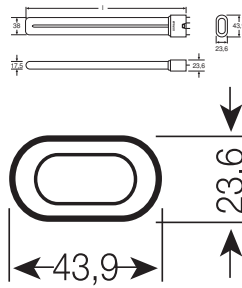

TECHNICAL DATA

Electrical data

Nominal wattage	36 W
Construction wattage	36.00 W
Nominal voltage	106 V
Nominal current	0.43 A

Photometrical data

Luminous flux	2600 lm
Luminous efficacy	72 lm/W
Light color (designation)	LUMILUX INTERNA
Color temperature	2700 K
Color rendering index Ra	≥80
Light color	827
Rated LLMF at 2,000 h	0.94
Rated LLMF at 4,000 h	0.90
Rated LLMF at 6,000 h	0.88
Rated LLMF at 8,000 h	0.85
Rated LLMF at 12,000 h	0.84
Rated LLMF at 16,000 h	0.81
Rated LLMF at 20,000 h	0.80

349636\_FL\_827

Dimensions & Weight

Overall length	415.00 mm
Length with base excl. base pins/connection	409 mm
Diameter	17,5 mm
Tube diameter	17,5 mm
Product weight	94.29 g

## Energy labelling regulation data acc EU 2019/2015

Lighting technology used	CFLNI
Non-directional or directional	NDLS
Mains or non-mains	NMLS
Light source cap-type (or other electric interface)	2G11
Connected light source (CLS)	No
Color-tuneable light source	No
Envelope	No
High luminance light source	No
Anti-glare shield	No
Correlated colour temperature type	SINGLE_VALUE
Claim of equivalent power	No
Length	415.00 mm
Height	17,5 mm
Width	17,5 mm
Chromaticity coordinate x	0,455
Chromaticity coordinate y	0,415
Beam angle correspondence	SPHERE_360
EPREL ID	546506
Model number	AC34281