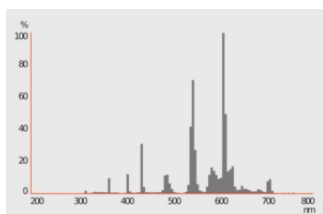

TECHNICAL DATA

Electrical data

Nominal wattage	36 W
Construction wattage	36.00 W
Nominal voltage	106 V
Nominal current	0.43 A

Photometrical data

Luminous flux	2600 lm
Luminous efficacy	72 lm/W
Light color (designation)	LUMILUX INTERNA
Color temperature	2700 K
Color rendering index Ra	≥80
Light color	827
Rated LLMF at 2,000 h	0.94
Rated LLMF at 4,000 h	0.90
Rated LLMF at 6,000 h	0.88
Rated LLMF at 8,000 h	0.85
Rated LLMF at 12,000 h	0.84
Rated LLMF at 16,000 h	0.81
Rated LLMF at 20,000 h	0.80