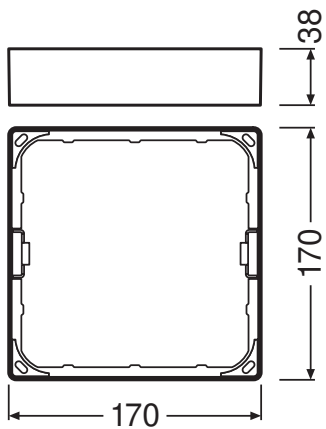

PRODUCT DATASHEET

DL SLIM FRAME SQ 155 WT

DOWNLIGHT SLIM SQUARE FRAME | Surface mounting frame, square shape

Areas of application

- General illumination
- Public areas
- Stairways
- Corridors
- Foyers
- Shops

Product benefits

- Cable entry on the side for electrical connection with low profil
- Easy installation thanks to included drilling template

Product features

- Low mounting depth
- Robust polycarbonate casing
- Mounting accessories included

TECHNICAL DATA

Dimensions & Weight

Length	170.0 mm
Width	170.0 mm
Height	38 mm
Product weight	68.00 g

DL SLIM FRAME SQ155 WT

Materials & Colors

Product color	White
---------------	-------

Application & Mounting

LOGISTICAL DATA

Product code	Packaging unit (Pieces/Unit)	Dimensions (length x width x height)	Gross weight	Volume
4058075079410	Folding box 1	43 mm x 180 mm x 180 mm	119.00 g	1.39 dm ³
4058075079427	Shipping box 6	280 mm x 190 mm x 200 mm	902.00 g	10.64 dm ³