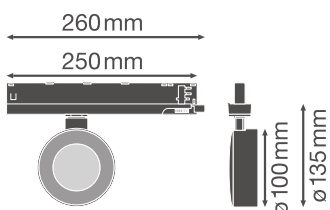

### Product features

- Compact tracklight spot with in-track control gear
- Made in Germany
- Luminaire efficacy: up to 85 lm/W
- Rotation angle: 350°, tilt angle: 90°
- Very good color rendering index Ra: 90
- Color rendering index R<sub>a9</sub>: > 60
- Initial color consistency: ≤ 3 SDCM
- Available with beam angle: 25°, 36°

### Photometrical data

Luminous flux	2300 lm
Luminous efficacy	80 lm/W
Color temperature	4000 K
Light color (designation)	Cool White
Color rendering index Ra	90
Standard deviation of color matching	$\leq 3$ sdcn
Luminous intensity	-
Low flicker	Yes
Flickering metric (Pst LM)	-
Stroboscope effect metric (SVM)	-
Photobiological safety group acc. to EN62778	RG1
Beam angle	36 °

TR SP COM D100 28W 4000K 90R FL BK

TR SP COM D100 28W 4000K 90R FL BK

Dimensions & Weight

Length	260.00 mm
Width	33.00 mm
Height	160.00 mm
Product weight	400.00 g

TR SP COM D100 28W 90R FL BK

Materials & Colors