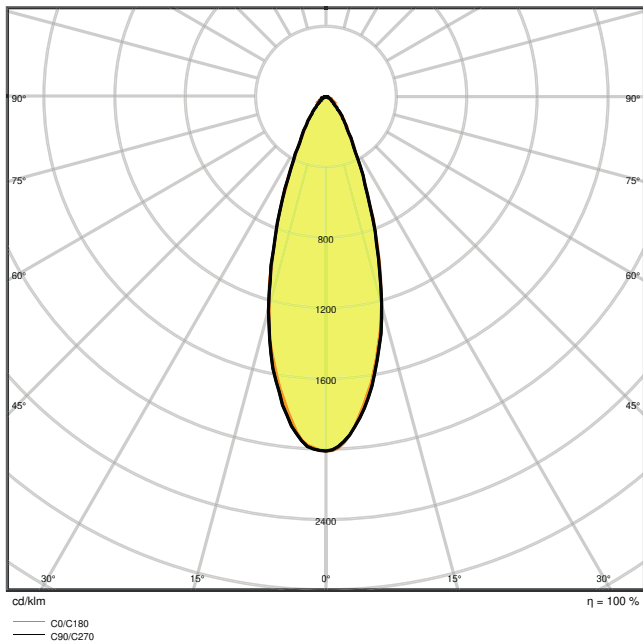

TR SP COM D100 28W 4000K 90R FL BK