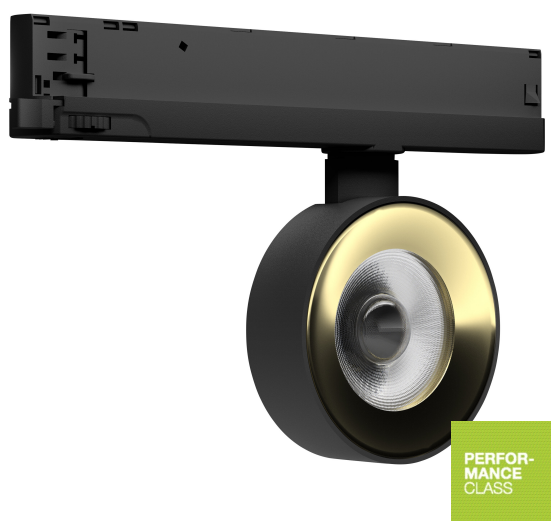

## TR SP COMPACT D100 28 W 940 FL BK

TRACKLIGHT SPOT COMPACT | Shaped 3-phase tracklight spot with in-track control gear

### Product features

- Compact tracklight spot with in-track control gear
- Made in Germany
- Luminaire efficacy: up to 85 lm/W
- Rotation angle: 350°, tilt angle: 90°
- Very good color rendering index Ra: 90
- Color rendering index R<sub>a9</sub>: > 60
- Initial color consistency: ≤ 3 SDCM
- Available with beam angle: 25°, 36°

- Follows the unified LEDVANCE design language (SCALE design)
- Robust die-cast aluminum housing
- Available in matt white (like RAL9010), matt black (like RAL9005) and concrete grey (like RAL7042)

TR SP COM D100 28W 4000K 90R FL BK

TR SP COM D100 28W 4000K 90R FL BK

Dimensions & Weight

Length	260.00 mm
Width	33.00 mm
Height	160.00 mm
Product weight	400.00 g

TR SP COM D100 28W 90R FL BK

Materials & Colors