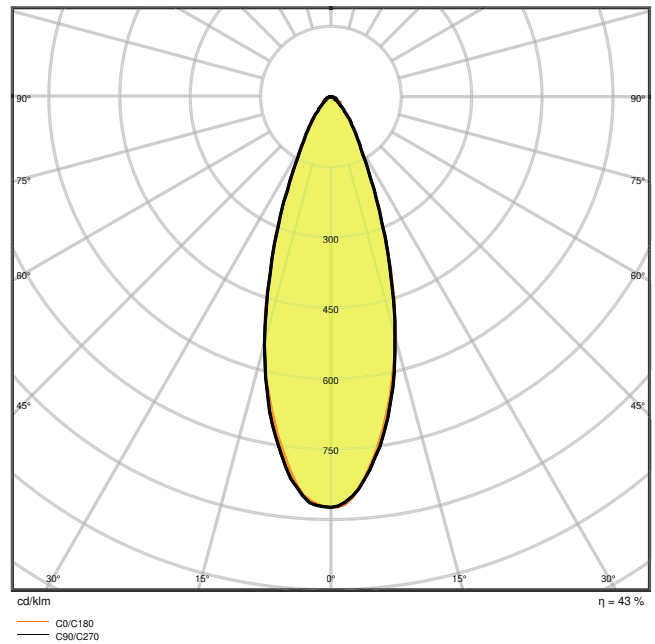

TR SP COM D100 28W 4000K 90R FL BK