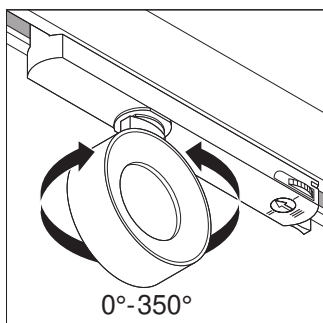

Documents and certificates		Document name
	User instruction / safety instructions	UI_TRACKLIGHT SPOT COMPACT
	Declarations of conformity	TRACK SPOT COMPACT

Photometric and lighting design files		Document name
	IES file (IES)	TR SP COM D100 28W 4000K 90R FL BK
	LDT file (Eulumdat)	TR SP COM D100 28W 4000K 90R FL BK
	Light distribution curve type polar	TR SP COM D100 28W 4000K 90R FL BK
	Light distribution curve type polar	TR SP COM D100 28W 4000K 90R FL BK

Tender texts		Document name
	Tender documents	TRACKLIGHT SPOT COMPACT D100 28 W 940 FL BK-EN

LOGISTICAL DATA

Product code	Packaging unit (Pieces/Unit)	Dimensions (length x width x height)	Gross weight	Volume
4058075335981	Folding box 1	114 mm x 114 mm x 264 mm	513.00 g	3.43 dm³
4058075335998	Shipping box 4	239 mm x 239 mm x 280 mm	2292.00 g	15.99 dm³

The mentioned product code describes the smallest quantity unit which can be ordered. One shipping unit can contain one or more single products. When placing an order, for the quantity please enter single or multiples of a shipping unit.

ADDITIONAL CATALOG INFORMATION