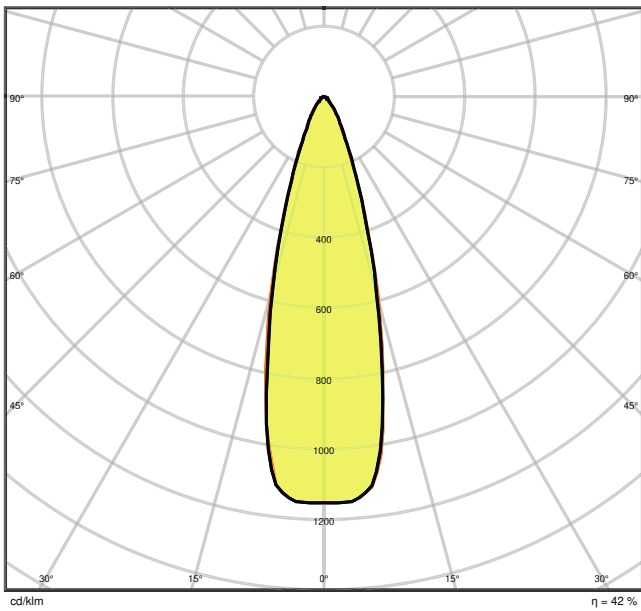

TR SP COM D100 28W 4000K 90R NFL GY