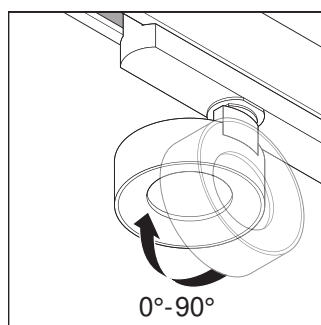

Documents and certificates		Document name
	User instruction / safety instructions	UI_TRACKLIGHT SPOT COMPACT
	Declarations of conformity	TRACK SPOT COMPACT

Photometric and lighting design files		Document name
	IES file (IES)	TR SP COM D100 28W 4000K 90R NFL GY
	LDT file (Eulumdat)	TR SP COM D100 28W 4000K 90R NFL GY
	Light distribution curve type polar	TR SP COM D100 28W 4000K 90R NFL GY
	Light distribution curve type polar	TR SP COM D100 28W 4000K 90R NFL GY

Tender texts		Document name
	Tender documents	TRACKLIGHT SPOT COMPACT D100 28 W 940 NFL GY-EN

LOGISTICAL DATA

Product code	Packaging unit (Pieces/Unit)	Dimensions (length x width x height)	Gross weight	Volume
4058075336049	Folding box 1	114 mm x 114 mm x 264 mm	513.00 g	3.43 dm³
4058075336056	Shipping box 4	239 mm x 239 mm x 280 mm	2292.00 g	15.99 dm³

The mentioned product code describes the smallest quantity unit which can be ordered. One shipping unit can contain one or more single products. When placing an order, for the quantity please enter single or multiples of a shipping unit.

ADDITIONAL CATALOG INFORMATION