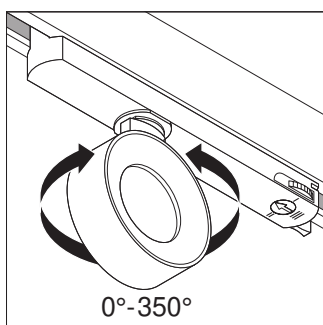

Documents and certificates		Document name
	User instruction / safety instructions	UI_TRACKLIGHT SPOT COMPACT
	Declarations of conformity	TRACK SPOT COMPACT

Photometric and lighting design files		Document name
	IES file (IES)	TR SP COM D100 28W 4000K 90R NFL GY
	LDT file (Eulumdat)	TR SP COM D100 28W 4000K 90R NFL GY
	Light distribution curve type polar	TR SP COM D100 28W 4000K 90R NFL GY
	Light distribution curve type polar	TR SP COM D100 28W 4000K 90R NFL GY

Tender texts		Document name
	Tender documents	TRACKLIGHT SPOT COMPACT D100 28 W 940 NFL GY-EN

LOGISTICAL DATA

Product code	Packaging unit (Pieces/Unit)	Dimensions (length x width x height)	Gross weight	Volume
4058075336049	Folding box 1	114 mm x 114 mm x 264 mm	513.00 g	3.43 dm³
4058075336056	Shipping box 4	239 mm x 239 mm x 280 mm	2292.00 g	15.99 dm³

The mentioned product code describes the smallest quantity unit which can be ordered. One shipping unit can contain one or more single products. When placing an order, for the quantity please enter single or multiples of a shipping unit.

ADDITIONAL CATALOG INFORMATION