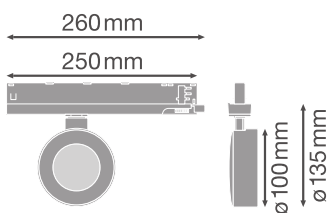

### Product features

- Compact tracklight spot with in-track control gear
- Made in Germany
- Luminaire efficacy: up to 85 lm/W
- Rotation angle: 350°, tilt angle: 90°
- Very good color rendering index Ra: 90
- Color rendering index R<sub>a9</sub>: > 60
- Initial color consistency: ≤ 3 SDCM
- Available with beam angle: 25°, 36°

### Photometrical data

Luminous flux	2380 lm
Luminous efficacy	85 lm/W
Color temperature	4000 K
Light color (designation)	Cool White
Color rendering index Ra	90
Standard deviation of color matching	$\leq 3$ sdc <sub>m</sub>
Luminous intensity	-
Low flicker	Yes
Flickering metric (Pst LM)	-
Stroboscope effect metric (SVM)	-
Photobiological safety group acc. to EN62778	RG1
Beam angle	25 °

### Dimensions & Weight

Length	260.00 mm
Width	33.00 mm
Height	160.00 mm
Product weight	400.00 g

TR SP COM D100 28W 90R FL GY