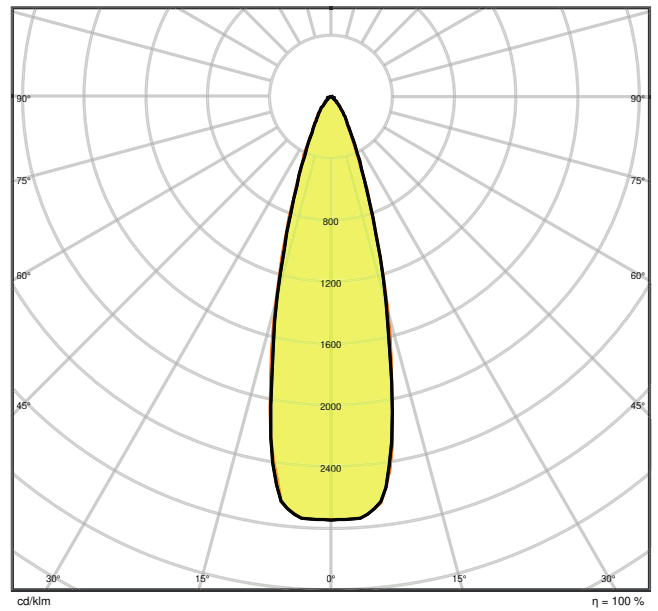

TR SP COM D100 28W 4000K 90R NFL GY