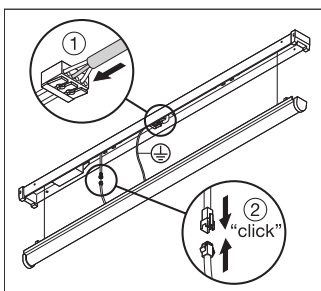

Photometric and lighting design files		Document name
	ROLF file (RELUX)	LN UO 1500 60W-4000K
	UGR file (UGR table)	LN UO 1500 60W 4000K

CAD/BIM files		Document name
	BIM Revit 3D	Linear Ultra Output
	CAD STEP 3D	LN UO 1500

Tender texts		Document name
	Tender documents	LINEAR ULTRA OUTPUT 1500 60 W 4000 K-EN

LOGISTICAL DATA

Product code	Packaging unit (Pieces/Unit)	Dimensions (length x width x height)	Gross weight	Volume
4058075122284	Folding box 1	69 mm x 1,464 mm x 77 mm	1950.00 g	7.78 dm³
4058075122291	Shipping box 6	1,474 mm x 225 mm x 170 mm	13360.00 g	56.38 dm³

The mentioned product code describes the smallest quantity unit which can be ordered. One shipping unit can contain one or more single products. When placing an order, for the quantity please enter single or multiples of a shipping unit.

ADDITIONAL CATALOG INFORMATION

References / Links

– For Guarantee see www.ledvance.com/guarantee