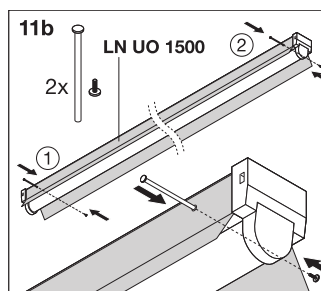

Photometric and lighting design files		Document name
	ROLF file (RELUX)	LN UO 1500 60W-4000K
	UGR file (UGR table)	LN UO 1500 60W 4000K

CAD/BIM files		Document name
	BIM Revit 3D	Linear Ultra Output
	CAD STEP 3D	LN UO 1500

Tender texts		Document name
	Tender documents	LINEAR ULTRA OUTPUT 1500 60 W 4000 K-EN

LOGISTICAL DATA

Product code	Packaging unit (Pieces/Unit)	Dimensions (length x width x height)	Gross weight	Volume
4058075122284	Folding box 1	69 mm x 1,464 mm x 77 mm	1950.00 g	7.78 dm³
4058075122291	Shipping box 6	1,474 mm x 225 mm x 170 mm	13360.00 g	56.38 dm³

The mentioned product code describes the smallest quantity unit which can be ordered. One shipping unit can contain one or more single products. When placing an order, for the quantity please enter single or multiples of a shipping unit.

ADDITIONAL CATALOG INFORMATION

References / Links

– For Guarantee see www.ledvance.com/guarantee