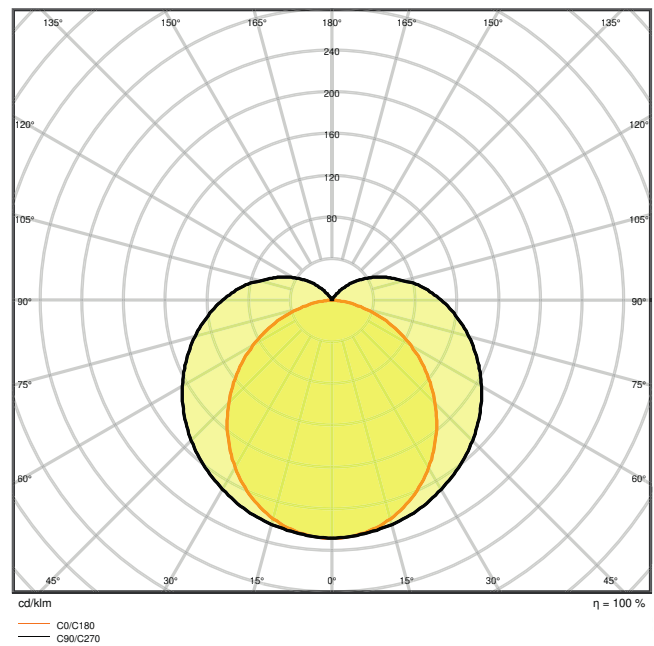

LN UO 1500 30W4000K EM