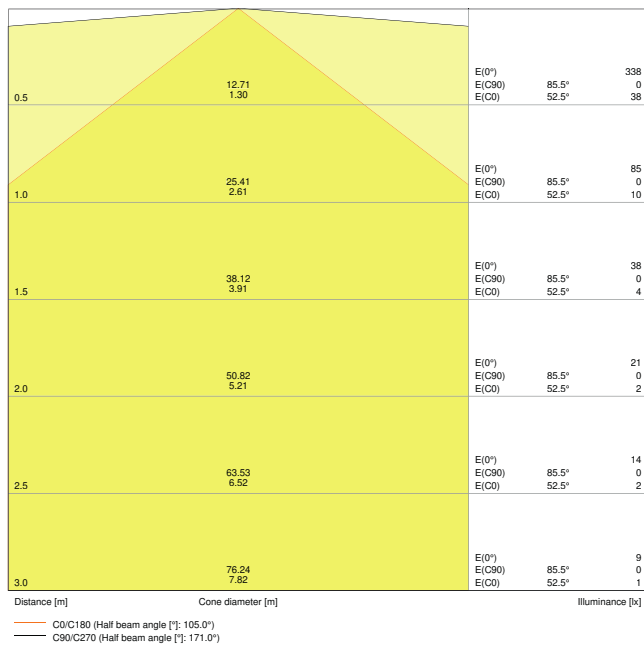

Product features

- Certified according to European norms (EN 60598-1:2015; EN 60598-2-22:2014)
- Luminaire suited for normal lighting and emergency lighting
- Self-contained luminaires
- Emergency lighting function: battery discharge time of 3 h
- Function test of emergency lighting: automatic (AT)
- Battery technology: LiFePO4
- Very high luminous efficacy: up to 125 lm/W
- Robust metal housing and PC diffuser
- Wiring at back side of luminaire
- Through wiring possible

Photometrical data

Luminous flux	3800 lm
Luminous efficacy	240 lm/W
Color temperature	4000 K
Light color (designation)	Cool White
Color rendering index Ra	\geq 80
Standard deviation of color matching	\leq 5 sdc _m
Photobiological safety group acc. to EN62778	RG0
Beam angle	120 °