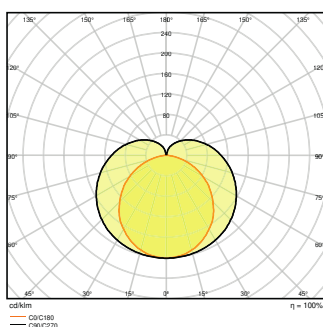

Photometrical data

Luminous flux	1500 lm
Luminous efficacy	100 lm/W
Color temperature	3000 K
Light color (designation)	Warm White
Color rendering index Ra	> 80
Standard deviation of color matching	< 5 sdc <sub>m</sub>
Photobiological safety group acc. to EN62778	RG0
Beam angle	140 °