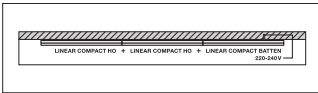

Product code	Packaging unit (Pieces/Unit)	Dimensions (length x width x height)	Gross weight	Volume
4058075106246	Shipping box 25	1,095 mm x 228 mm x 175 mm	9950.00 g	43.69 dm³

The mentioned product code describes the smallest quantity unit which can be ordered. One shipping unit can contain one or more single products. When placing an order, for the quantity please enter single or multiples of a shipping unit.

ADDITIONAL CATALOG INFORMATION

References / Links

– For Guarantee see www.ledvance.com/guarantee

DISCLAIMER

Subject to change without notice. Errors and omission excepted. Always make sure to use the most recent release.