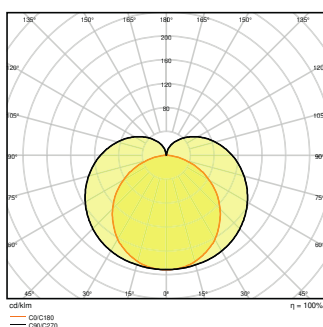

Photometrical data

Luminous flux	2500 lm
Luminous efficacy	100 lm/W
Color temperature	3000 K
Light color (designation)	Warm White
Color rendering index Ra	> 80
Standard deviation of color matching	< 5 sdc <sub>m</sub>
Photobiological safety group acc. to EN62778	RG0
Beam angle	140 °