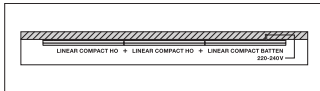

Product code	Packaging unit (Pieces/Unit)	Dimensions (length x width x height)	Gross weight	Volume
4058075106369	Shipping box 25	1,718 mm x 233 mm x 180 mm	19481.00 g	72.05 dm³

The mentioned product code describes the smallest quantity unit which can be ordered. One shipping unit can contain one or more single products. When placing an order, for the quantity please enter single or multiples of a shipping unit.

ADDITIONAL CATALOG INFORMATION

References / Links

– For Guarantee see www.ledvance.com/guarantee

DISCLAIMER

Subject to change without notice. Errors and omission excepted. Always make sure to use the most recent release.