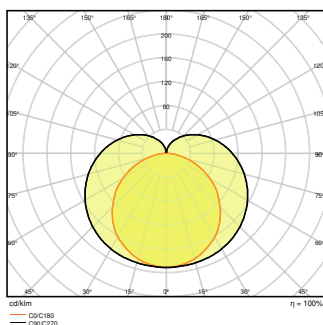

Photometrical data

Luminous flux	2500 lm
Luminous efficacy	100 lm/W
Color temperature	4000 K
Light color (designation)	Cool White
Color rendering index Ra	> 80
Standard deviation of color matching	< 5 sdc <sub>m</sub>
Photobiological safety group acc. to EN62778	RG0
Beam angle	140 °