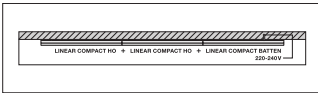

Product code	Packaging unit (Pieces/Unit)	Dimensions (length x width x height)	Gross weight	Volume
4058075106383	Shipping box 25	1,718 mm x 233 mm x 180 mm	19481.00 g	72.05 dm³

The mentioned product code describes the smallest quantity unit which can be ordered. One shipping unit can contain one or more single products. When placing an order, for the quantity please enter single or multiples of a shipping unit.

ADDITIONAL CATALOG INFORMATION

References / Links

– For Guarantee see www.ledvance.com/guarantee

DISCLAIMER

Subject to change without notice. Errors and omission excepted. Always make sure to use the most recent release.