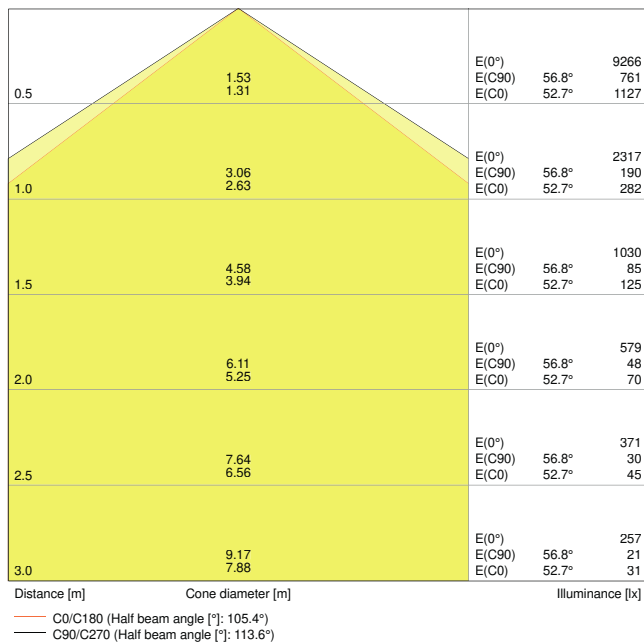

Product features

- Beam angle: 105°
- Luminous efficacy: up to 135 lm/W
- Fixed energy taps for electrical connection
- High-quality aluminum casing
- Type of protection: IP20
- Follows the unified LEDVANCE design language (SCALE design)

Photometrical data

Luminous flux	6600 lm
Luminous efficacy	125 lm/W
Color temperature	3000 K
Light color (designation)	Warm White
Color rendering index Ra	≥ 80
Standard deviation of color matching	≤ 3 sdc _m
Low flicker	Yes
Photobiological safety group acc. to EN62778	RG1
Photobiological safety group acc. to EN62471	RG1
Beam angle	105 °