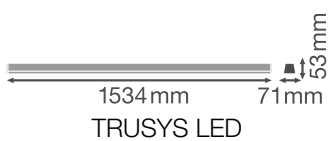

Product features

- Beam angle: 105°
- Luminous efficacy: up to 135 lm/W
- Fixed energy taps for electrical connection
- High-quality aluminum casing
- Type of protection: IP20
- Follows the unified LEDVANCE design language (SCALE design)

Photometrical data

Luminous flux	6900 lm
Luminous efficacy	130 lm/W
Color temperature	6500 K
Light color (designation)	Cool Daylight
Color rendering index Ra	≥ 80
Standard deviation of color matching	≤ 3 sdc _m
Low flicker	Yes
Photobiological safety group acc. to EN62778	RG1
Photobiological safety group acc. to EN62471	RG1
Beam angle	105 °

LEDVANCE TruSys LED DALI 53W 6500K W SI

LEDVANCE TruSys LED DALI 53W 6500K W SI

Dimensions & Weight

Length	1534.00 mm
Width	71.00 mm
Height	53.00 mm
Product weight	1800.00 g

Materials & Colors

Product color	Silver
Housing color	Silver
Body material	Aluminum
Cover material	Polymethylmethacrylate (PMMA)
Light emitting surface material	Polycarbonate (PC)