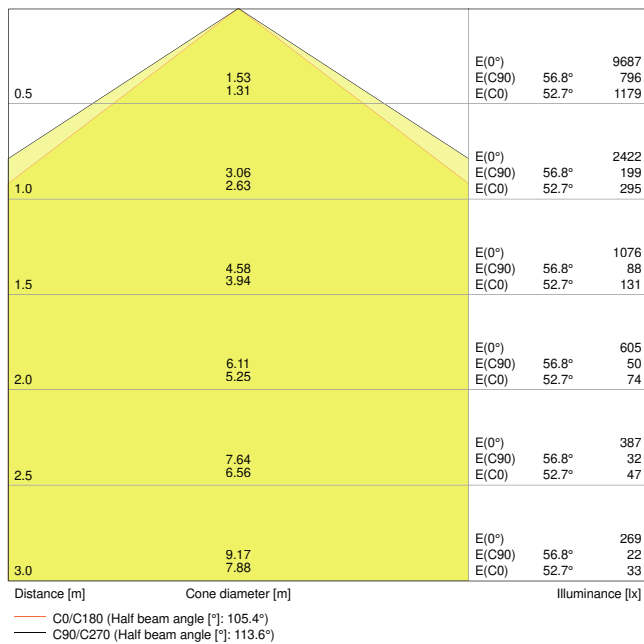

Product benefits

- Innovative optical design with a rod lense-technology over the entire length of the luminaire
- Internal holders prevent the luminaire from falling while being mounted
- Easy electrical and mechanical connection to the mounting rail via snap-in mounting
- Homogenous light distribution
- Clean look as mounting brackets are not visible when mounted
- Plug-and-play system allows easy installation
- High-value design
- Rows of up to 81 (On-Off) / 91 (DALI) luminaires and an overall length of 124 m (On-Off) / 151 m (DALI) possible
- Energy savings of up to 65 % compared to luminaires with 2 x 80 W T5 lamps
- Version with DALI ECG available

Product features

- Beam angle: 105°
- Luminous efficacy: up to 135 lm/W
- Fixed energy taps for electrical connection
- High-quality aluminum casing
- Type of protection: IP20
- Follows the unified LEDVANCE design language (SCALE design)

Photometrical data

Luminous flux	6900 lm
Luminous efficacy	130 lm/W
Color temperature	6500 K
Light color (designation)	Cool Daylight
Color rendering index Ra	≥ 80
Standard deviation of color matching	≤ 3 sdc _m
Low flicker	Yes
Photobiological safety group acc. to EN62778	RG1
Photobiological safety group acc. to EN62471	RG1
Beam angle	105 °