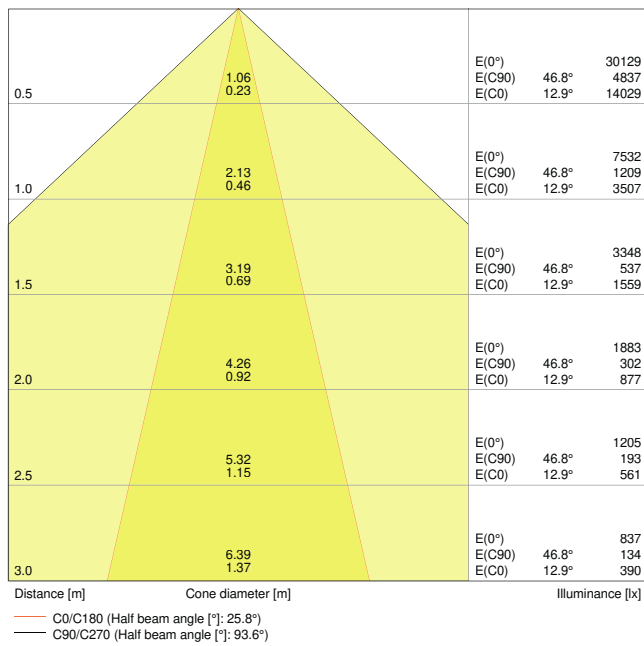

Product benefits

- Innovative optical design with a rod lense-technology over the entire length of the luminaire
- Internal holders prevent the luminaire from falling while being mounted
- Easy electrical and mechanical connection to the mounting rail via snap-in mounting
- Narrow-beam light distribution for application in rooms with high ceilings
- Clean look as mounting brackets are not visible when mounted
- Plug-and-play system allows easy installation
- High-value design
- Rows of up to 81 (On-Off) / 91 (DALI) luminaires and an overall length of 124 m (On-Off) / 151 m (DALI) possible
- Energy savings of up to 65 % compared to luminaires with 2 x 80 W T5 lamps
- Version with DALI ECG available

Product features

- Narrow beam angle: 25°
- Luminous efficacy: up to 135 lm/W
- Fixed energy taps for electrical connection
- High-quality aluminum casing
- Type of protection: IP20
- Follows the unified LEDVANCE design language (SCALE design)

Photometrical data

Luminous flux	6200 lm
Luminous efficacy	115 lm/W
Color temperature	3000 K
Light color (designation)	Warm White
Color rendering index Ra	≥ 80
Standard deviation of color matching	≤ 3 sdc _m
Low flicker	Yes
Photobiological safety group acc. to EN62778	RG1
Photobiological safety group acc. to EN62471	RG1
Beam angle	25 °