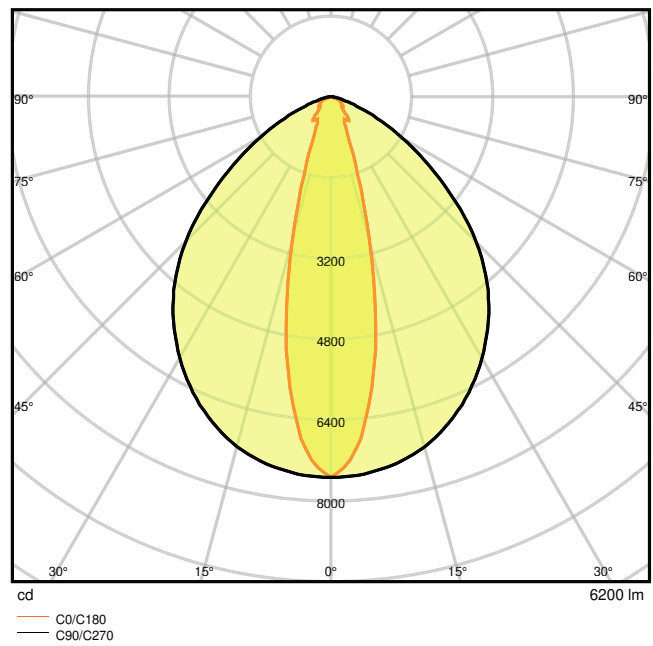

LEDVANCE TruSys LED DALI 53W 3000K NFL SI

Dimensions & Weight

Length	1534.00 mm
Width	71.00 mm
Height	53.00 mm
Product weight	1800.00 g

Materials & Colors

Product color	Silver
Housing color	Silver
Body material	Aluminum
Cover material	Polymethylmethacrylate (PMMA)
Light emitting surface material	Polycarbonate (PC)