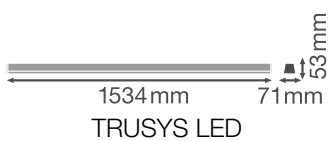

Product features

- Narrow beam angle: 25°
- Luminous efficacy: up to 135 lm/W
- Fixed energy taps for electrical connection
- High-quality aluminum casing
- Type of protection: IP20
- Follows the unified LEDVANCE design language (SCALE design)

Photometrical data

Luminous flux	6700 lm
Luminous efficacy	125 lm/W
Color temperature	4000 K
Light color (designation)	Cool White
Color rendering index Ra	≥ 80
Standard deviation of color matching	≤ 3 sdcn
Low flicker	Yes
Photobiological safety group acc. to EN62778	RG1
Photobiological safety group acc. to EN62471	RG1
Beam angle	25 °

LEDVANCE TruSys LED DALI 53W 4000K NFL SI

LEDVANCE TruSys LED DALI 53W 4000K NFL SI

Dimensions & Weight

Length	1534.00 mm
Width	71.00 mm
Height	53.00 mm
Product weight	1800.00 g

Materials & Colors

Product color	Silver
Housing color	Silver
Body material	Aluminum
Cover material	Polymethylmethacrylate (PMMA)
Light emitting surface material	Polycarbonate (PC)