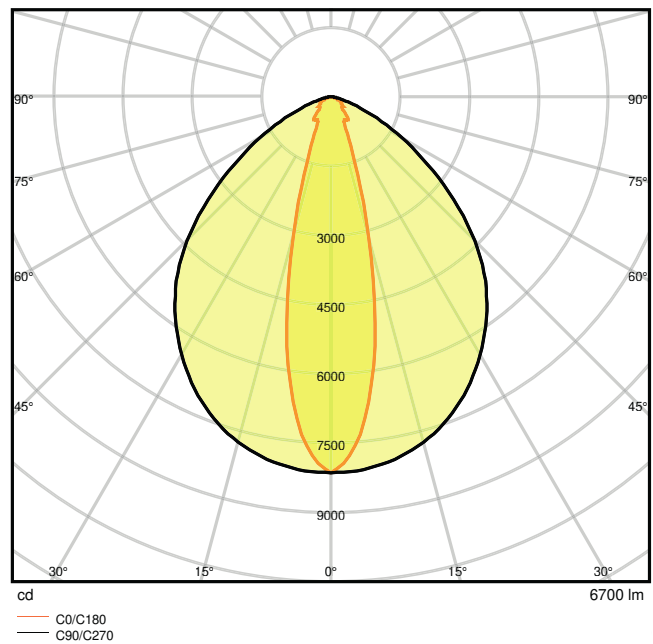

LEDVANCE TruSys LED DALI 53W 4000K NFL SI

Dimensions & Weight

Length	1534.00 mm
Width	71.00 mm
Height	53.00 mm
Product weight	1800.00 g

Materials & Colors

Product color	Silver
Housing color	Silver
Body material	Aluminum
Cover material	Polymethylmethacrylate (PMMA)
Light emitting surface material	Polycarbonate (PC)