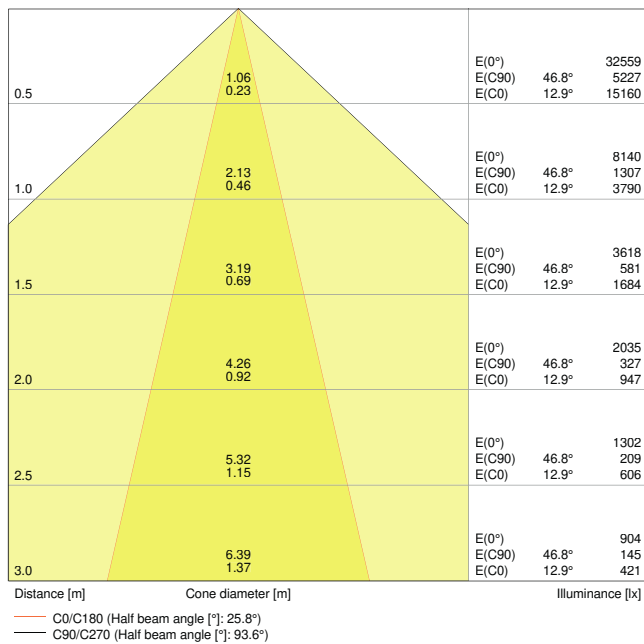

Product benefits

- Innovative optical design with a rod lense-technology over the entire length of the luminaire
- Internal holders prevent the luminaire from falling while being mounted
- Easy electrical and mechanical connection to the mounting rail via snap-in mounting
- Narrow-beam light distribution for application in rooms with high ceilings
- Clean look as mounting brackets are not visible when mounted
- Plug-and-play system allows easy installation
- High-value design
- Rows of up to 81 (On-Off) / 91 (DALI) luminaires and an overall length of 124 m (On-Off) / 151 m (DALI) possible
- Energy savings of up to 65 % compared to luminaires with 2 x 80 W T5 lamps
- Version with DALI ECG available

Product features

- Narrow beam angle: 25°
- Luminous efficacy: up to 135 lm/W
- Fixed energy taps for electrical connection
- High-quality aluminum casing
- Type of protection: IP20
- Follows the unified LEDVANCE design language (SCALE design)

Photometrical data

Luminous flux	6700 lm
Luminous efficacy	125 lm/W
Color temperature	4000 K
Light color (designation)	Cool White
Color rendering index Ra	≥ 80
Standard deviation of color matching	≤ 3 sdcn
Low flicker	Yes
Photobiological safety group acc. to EN62778	RG1
Photobiological safety group acc. to EN62471	RG1
Beam angle	25 °