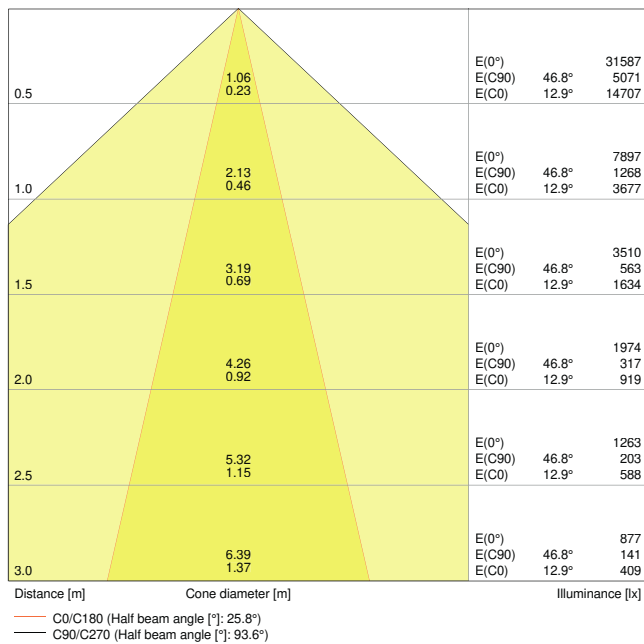

### Product features

- Narrow beam angle: 25°
- Luminous efficacy: up to 135 lm/W
- Fixed energy taps for electrical connection
- High-quality aluminum casing
- Type of protection: IP20
- Follows the unified LEDVANCE design language (SCALE design)

### Photometrical data

Luminous flux	6500 lm
Luminous efficacy	125 lm/W
Color temperature	6500 K
Light color (designation)	Cool Daylight
Color rendering index Ra	$\geq 80$
Standard deviation of color matching	$\leq 3$ sdc <sub>m</sub>
Low flicker	Yes
Photobiological safety group acc. to EN62778	RG1
Photobiological safety group acc. to EN62471	RG1
Beam angle	25 °