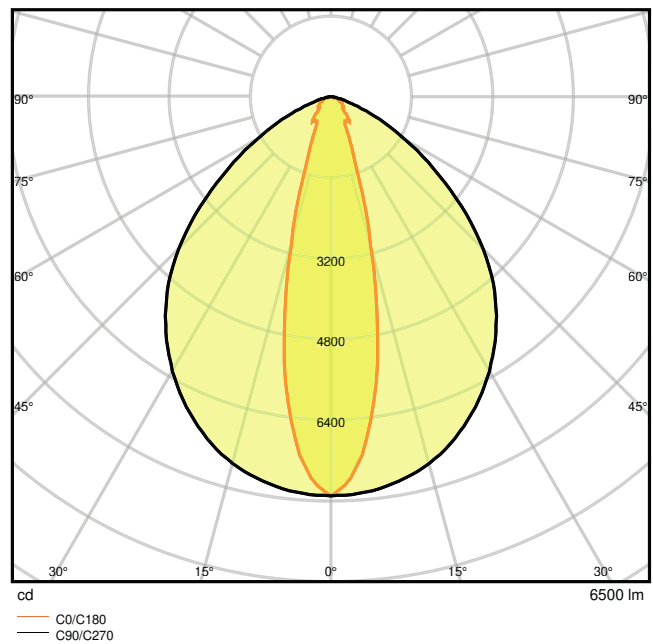

LEDVANCE TruSys LED DALI 53W 6500K NFL SI

Dimensions & Weight

Length	1534.00 mm
Width	71.00 mm
Height	53.00 mm
Product weight	1800.00 g

Materials & Colors

Product color	Silver
Housing color	Silver
Body material	Aluminum
Cover material	Polymethylmethacrylate (PMMA)
Light emitting surface material	Polycarbonate (PC)