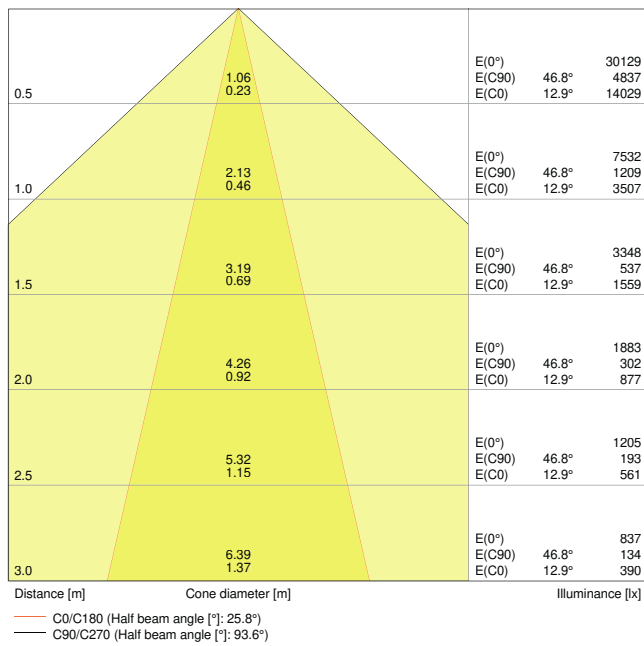

LEDVANCE TruSys LED 53W 3000K NFL SI