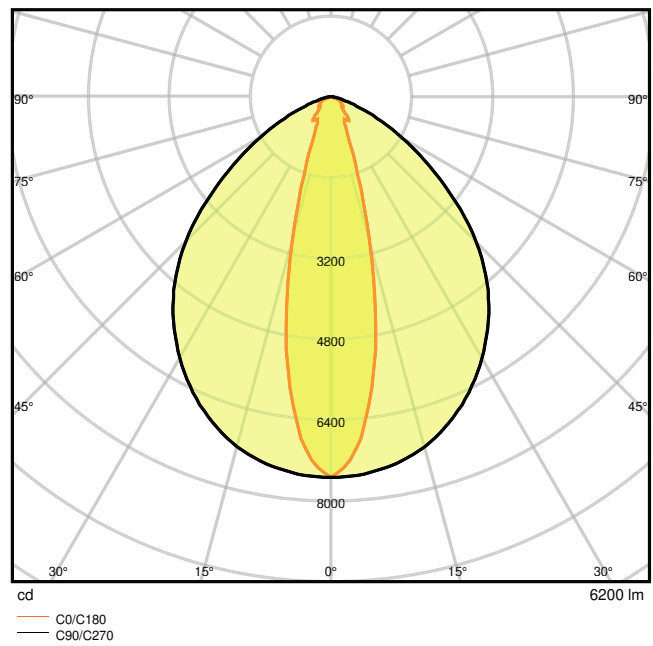

LEDVANCE TruSys LED 53W 3000K NFL SI

Dimensions & Weight

Length	1534.00 mm
Width	71.00 mm
Height	53.00 mm
Product weight	1740.00 g

Materials & Colors

Product color	Silver
Housing color	Silver
Body material	Aluminum
Cover material	Polymethylmethacrylate (PMMA)
Light emitting surface material	Polycarbonate (PC)