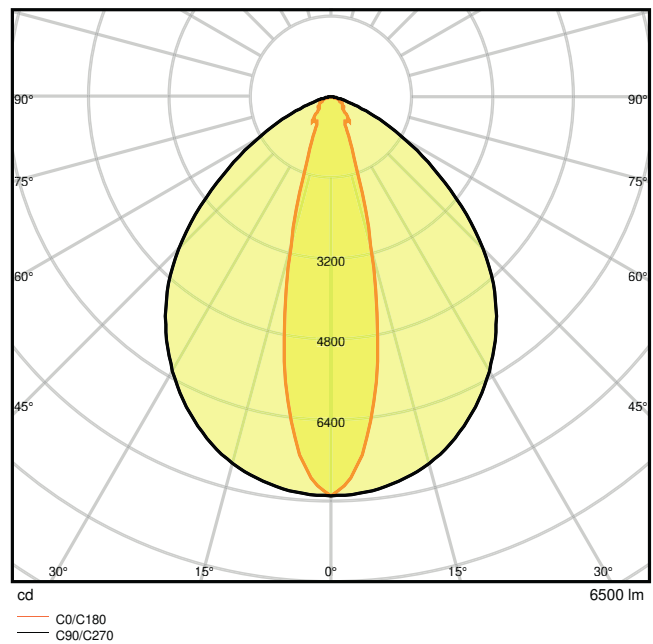

LEDVANCE TruSys LED 53W 6500K NFL SI

Dimensions & Weight

Length	1534.00 mm
Width	71.00 mm
Height	53.00 mm
Product weight	1740.00 g

Materials & Colors

Product color	Silver
Housing color	Silver
Body material	Aluminum
Cover material	Polymethylmethacrylate (PMMA)
Light emitting surface material	Polycarbonate (PC)