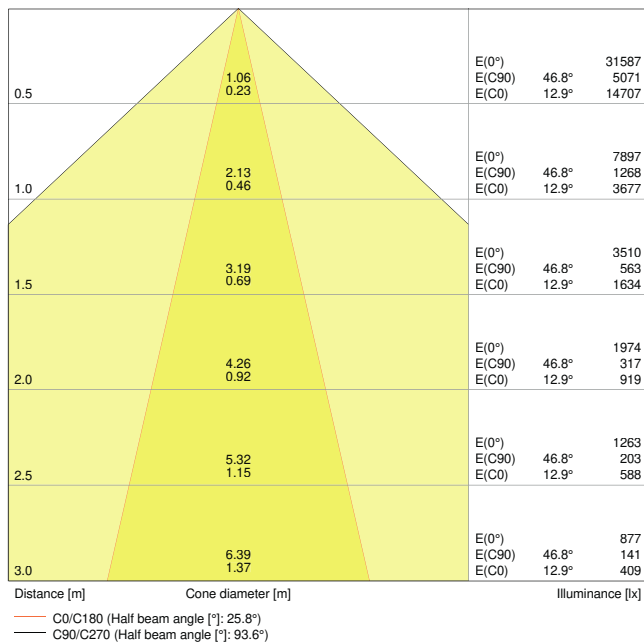

Product benefits

- Innovative optical design with a rod lense-technology over the entire length of the luminaire
- Internal holders prevent the luminaire from falling while being mounted
- Easy electrical and mechanical connection to the mounting rail via snap-in mounting
- Narrow-beam light distribution for application in rooms with high ceilings
- Clean look as mounting brackets are not visible when mounted
- Plug-and-play system allows easy installation
- High-value design
- Rows of up to 81 (On-Off) / 91 (DALI) luminaires and an overall length of 124 m (On-Off) / 151 m (DALI) possible
- Energy savings of up to 65 % compared to luminaires with 2 x 80 W T5 lamps
- Version with DALI ECG available

Product features

- Narrow beam angle: 25°
- Luminous efficacy: up to 135 lm/W
- Fixed energy taps for electrical connection
- High-quality aluminum casing
- Type of protection: IP20
- Follows the unified LEDVANCE design language (SCALE design)

TECHNICAL DATA

Electrical data

Nominal wattage	53.00 W
Nominal voltage	220...240 V
Mains frequency	50...60 Hz
Nominal current	220 mA
Inrush current	30 A
Inrush current time T_{h50}	250 μ s
Max. number of luminaires per miniature circuit breaker B16	16
Max. number of luminaires per miniature circuit breaker C10	15
Max. number of luminaires per miniature circuit breaker C16	27
Power factor λ	≥ 0.95
Total harmonic distortion	< 6.1 %
Protection class	I
Operating mode	Integrated LED driver

Photometrical data

Luminous flux	6500 lm
Luminous efficacy	125 lm/W
Color temperature	6500 K
Light color (designation)	Cool Daylight
Color rendering index Ra	≥ 80
Standard deviation of color matching	≤ 3 sdc _m
Low flicker	Yes
Photobiological safety group acc. to EN62778	RG1
Photobiological safety group acc. to EN62471	RG1
Beam angle	25 °