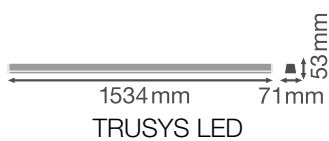

Product features

- Narrow beam angle: 25°
- Luminous efficacy: up to 135 lm/W
- Fixed energy taps for electrical connection
- High-quality aluminum casing
- Type of protection: IP20
- Follows the unified LEDVANCE design language (SCALE design)

Photometrical data

Luminous flux	6500 lm
Luminous efficacy	125 lm/W
Color temperature	6500 K
Light color (designation)	Cool Daylight
Color rendering index Ra	≥ 80
Standard deviation of color matching	≤ 3 sdc _m
Low flicker	Yes
Photobiological safety group acc. to EN62778	RG1
Photobiological safety group acc. to EN62471	RG1
Beam angle	25 °

LEDVANCE TruSys LED 53W 6500K NFL SI

LEDVANCE TruSys LED 53W 6500K NFL SI

Dimensions & Weight

Length	1534.00 mm
Width	71.00 mm
Height	53.00 mm
Product weight	1740.00 g

Materials & Colors

Product color	Silver
Housing color	Silver
Body material	Aluminum
Cover material	Polymethylmethacrylate (PMMA)
Light emitting surface material	Polycarbonate (PC)